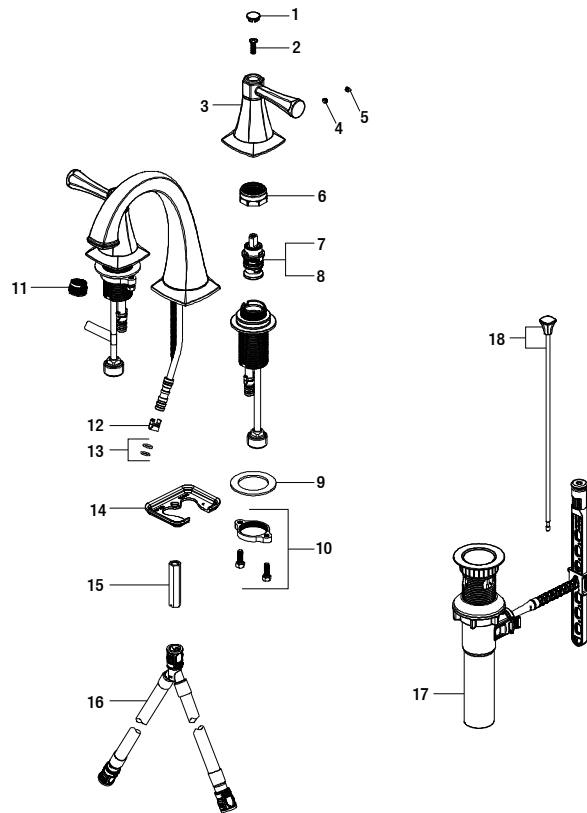

Replacement Parts List

Stillmore 8 in. Widespread 2-Handle High-Arc Bathroom Faucet in Bronze

| MODEL | SKU # | FINISH |
|----------------|-----------|--------|
| HD67615W-6027D | 306838690 | Bronze |

Many replacement parts can be purchased online or at your local store. Please use the table below to identify the part SKU number needed, go to HOMEDEPOT.COM, and check for online and store availability. If you can't find the part you are looking for, please call 1-855-HD-GLACIER.

| Part | Description | Part # | Internet SKU # | Store SKU # |
|------|-----------------|------------|---------------------------|-------------|
| 1 | Index | RP1008927D | | |
| 2 | Screw | RP50005 | | |
| 3 | Handle assembly | RP1367127D | | |
| 4 | Set screw | RP50117 | | |
| 5 | Index | RP10065 | | |
| 6 | Bonnet nut | RP70435 | 206864739 | |
| 7 | Cartridge H | RP20067 | 301158139 | |
| 8 | Cartridge C | RP20068 | 301158129 | |
| 9 | Washer | RP64147 | | |
| 10 | Nut & Screw | RP56114 | | |

| Part | Description | Part # | Internet SKU # | Store SKU # |
|------|------------------------------|------------|----------------|-------------|
| 11 | Aerator | RP30209 | | |
| 12 | Block | RP70421 | | |
| 13 | O-ring | RP60002 | | |
| 14 | Washer | RP70228 | | |
| 15 | Lock nut | RP56012 | | |
| 16 | Quick connect hose | RP70430 | | |
| 17 | ClickInstall™ drain assembly | RP4022827D | | |
| 18 | Lift rod | RP4030427D | | |