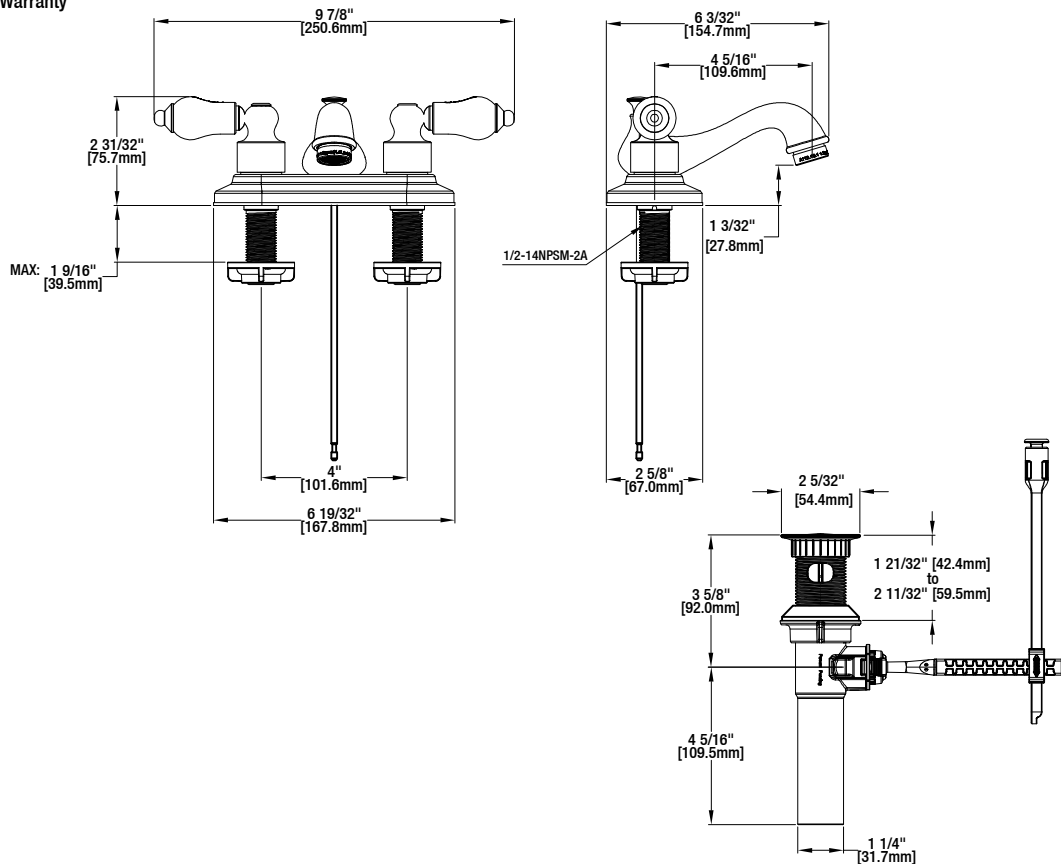

Teapot 4 in. Centerset 2-Handle Low-Arc Bathroom Faucet

FEATURES

- Requires 3-Hole Sink with 4" On-Center
- 1/2" IPS Connections
- Max Flow Rate: 1.2 gpm (4.5 L/min) at 60 psi
- Max Countertop Thickness: 1 9/16"
- Spout Reach: 4 5/16"
- Spout Height: 2 31/32"
- 1/4 Turn ceramic for Lifetime Drip-free Operation
- With ClickInstall™ Drain Assembly

MODEL	STORE SKU #	FINISH
67092W-6A01	102856	Polished Chrome
67092W-6A02	102823	Polished Brass

WARRANTY

- Limited Lifetime Warranty

INSTALLATION DIMENSIONS

Glacier Bay reserves the right to make changes in specifications and materials and to change and discontinue models, both without notice or obligation. Dimensions are for reference only.