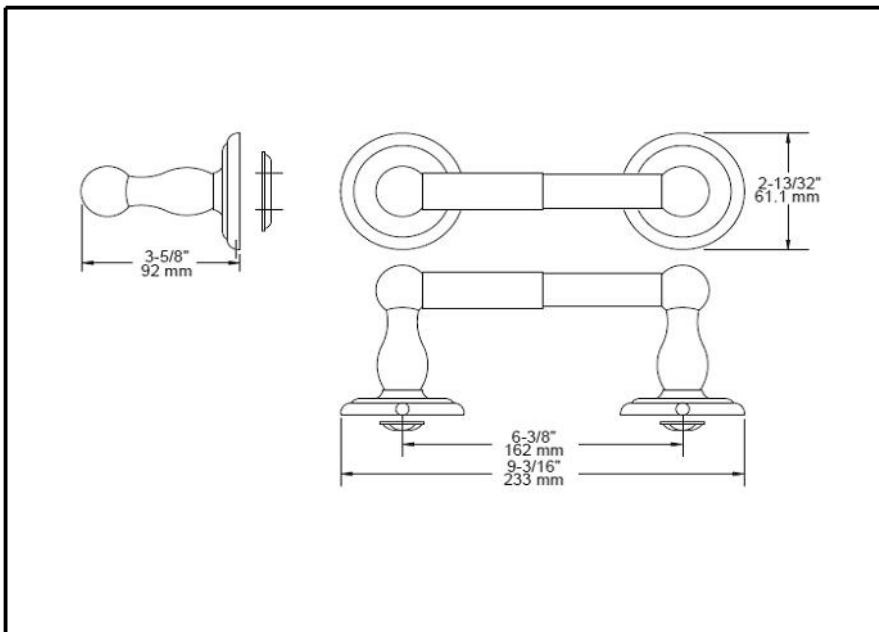

ACCESSORIES

- Jamestown™ Bath collection
- Toilet Paper Holder

Submitted Model No.: _____

Specific Features: _____

STANDARD SPECIFICATIONS:

- Wood blocking is preferable behind all wall surfaces. If wood blocking is not available, the following fasteners are suggested: Tile/Masonry-Plastic or lead Anchors Plaster/drywall-Toggle bolts.
- Mounting hardware and mounting template included with product.