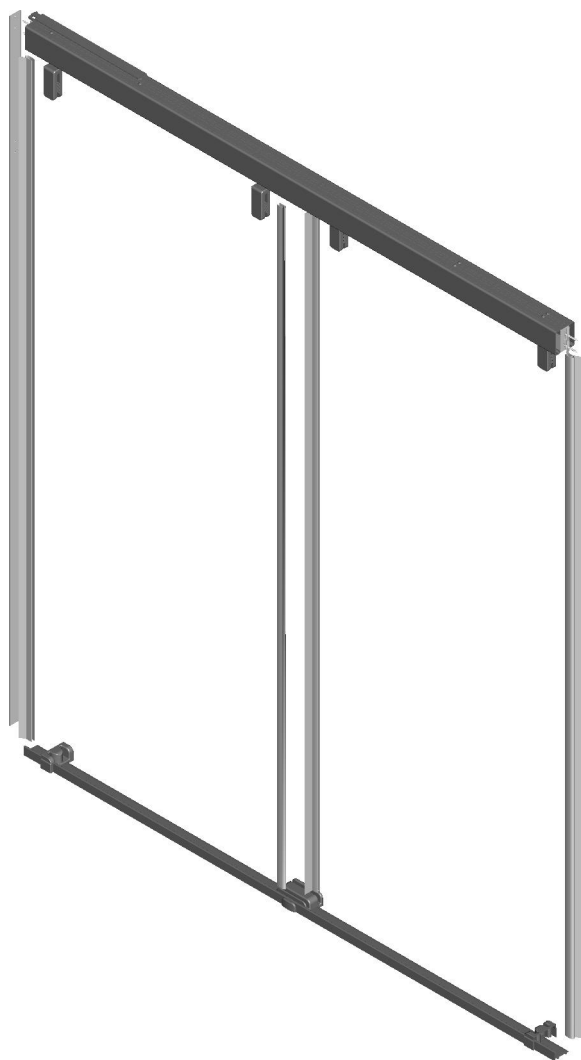

SHOWER DOOR

SLIDING MOD STYLE BATHTUB TRACK 60"

ID	DESCRIPTION	QTY	MATERIAL
1	#8-18 X 1.5" LONG PHILLIPS HEAD	4	SS
2	6mm Blade Seal	1	PVC
3	6mm Bumper Seal	1	PVC
4	6mm Damper	4	ASSEMBLY
5	6mm Door Roller Assembly	4	ASSEMBLY
6	6mm Outer Angle Blade Seal	2	PVC
7	6mm Top Track	1	AL6463
8	Acrylic Wall Anchor	4	NYLON
9	Bottom Track	1	AL6463
10	Bumper	2	PVC
11	Center Divider	1	NYLON
12	Collar Bracket	2	ZINC_DIE_CAST
13	Collar Bracket Template	1	AL6063
14	Damper Drilling Template	1	NYLON
15	Retention Plate	2	NYLON
16	Tile Wall Anchors	4	PVC
17	Trim Cap	1	PVC

MATERIAL: Anodized Aluminum Extrusions (Track) and Zinc Die Cast (Mounting Brackets).
Bronze Finish and Matte Black are Powder Coated.

INSTALLATION: Detailed Instructions, Templates and Hardware Included for Easy Installation.

UNIQUE FEATURE: Constructed of Corrosion Resistant Anodized Aluminum.
60" Track Assembly Kit

Fits 60" Shower Doors with an Opening min/max of 50 1/8" - 58 1/2" (127cm-149cm),
with a Height of 59 1/4" (150cm).

NOTE: Height of 63" (160cm) Required for installation
Compatible with all 1/4" (6mm) Delta Shower Glass

WARRANTY: 5 Year Limited Warranty.

see what Delta can do

TECHNICAL DATA

Shower Door

3/8"(10mm) SLIDING BATHTUB
60" GLASS PANELS