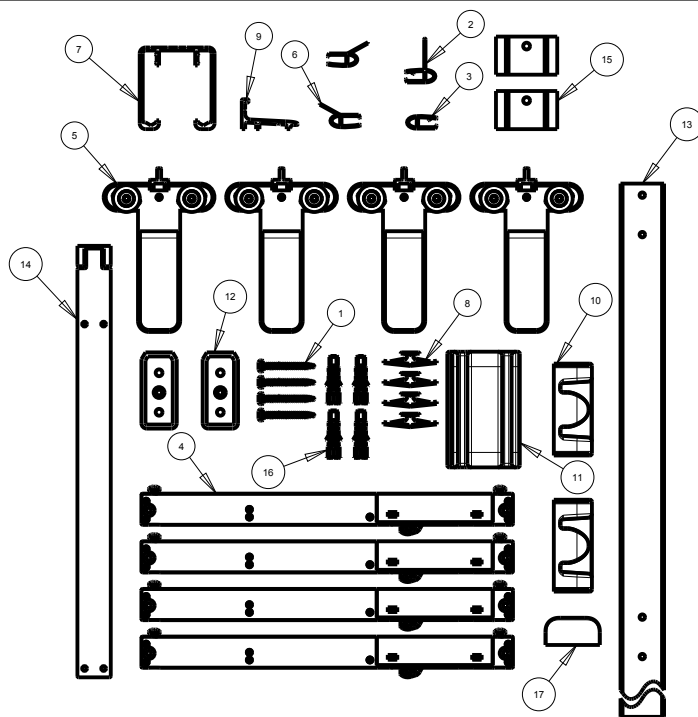

SHOWER DOOR

SLIDING MOD STYLE BATHTUB TRACK 60"

ID	DESCRIPTION	QTY	MATERIAL
1	#8-18 X 1.5" LONG PHILLIPS HEAD	4	SS
2	6mm Blade Seal	1	PVC
3	6mm Bumper Seal	1	PVC
4	6mm Damper	4	ASSEMBLY
5	6mm Door Roller Assembly	4	ASSEMBLY
6	6mm Outer Angle Blade Seal	2	PVC
7	6mm Top Track	1	AL6463
8	Acrylic Wall Anchor	4	NYLON
9	Bottom Track	1	AL6463
10	Bumper	2	PVC
11	Center Divider	1	NYLON
12	Collar Bracket	2	ZINC_DIE_CAST
13	Collar Bracket Template	1	AL6063
14	Damper Drilling Template	1	NYLON
15	Retention Plate	2	NYLON
16	Tile Wall Anchors	4	PVC
17	Trim Cap	1	PVC

UNIQUE FEATURE: Constructed of Corrosion Resistant Anodized Aluminum.
60" Track Assembly Kit

Fits 60" Shower Doors with an Opening min/max of 50 1/8" - 58 1/2" (127cm-149cm),
with a Height of 59 1/4" (150cm).

NOTE: Height of 63" (160cm) Required for installation
Compatible with all 1/4" (6mm) Delta Shower Glass

WARRANTY: 5 Year Limited Warranty.

see what Delta can do

TECHNICAL DATA

Shower Door

3/8"(10mm) SLIDING BATHTUB
60" GLASS PANELS

MATERIALS: 3/8" (10mm) Tempered Glass Panels.

INSTALLATION: Detailed Instructions and Hardware Included in Track Kit (Sold separately) for Easy Installation.

UNIQUE FEATURES: Spot Guard Easy Clean Coating.