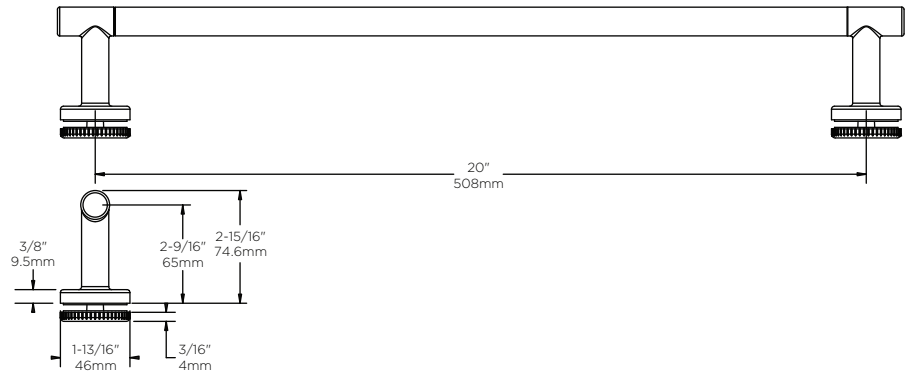

UNIQUE FEATURE: Constructed of Corrosion Resistant Anodized Aluminum.
60" Track Assembly Kit

Fits 60" Shower Doors with an Opening min/max of 50 1/8" - 58 1/2" (127cm-149cm),
with a Height of 59 1/4" (150cm).

NOTE: Height of 63" (160cm) Required for installation
Compatible with all 1/4" (6mm) Delta Shower Glass

WARRANTY: 5 Year Limited Warranty.

see what Delta can do

TECHNICAL DATA

Shower Door

3/8"(10mm) SLIDING BATHTUB
60" GLASS PANELS

Available in Clear, Rain and Niebla.
Includes Pre-Installed Clear Bottom Glazing.

MOD: Fits Doors with an Opening min/max of 50 1/8" - 58 1/2" (127cm - 149cm)

NOTE: Not compatible with Delta Traditional or Delta Contemporary Track Kits

WARRANTY: 5 Year Limited Warranty.

see what Delta can do

TECHNICAL DATA

Shower Door

LYNDALL™ HANDLE

- MATERIALS:** Zinc Posts for All, Stainless Steel Bars for Polished Chrome, Aluminum Bars for Brushed Nickel, Oil Rubbed Bronze, Polished Brass and Matte Black.
- INSTALLATION:** Detailed Instructions and Hardware Included for Easy Installation.
- UNIQUE FEATURE:** Coordinates with Delta® Faucets and Bath Hardware. Compatible with All Delta® Sliding Bathtub or Shower Doors.
- WARRANTY:** 5 Year Limited Warranty.