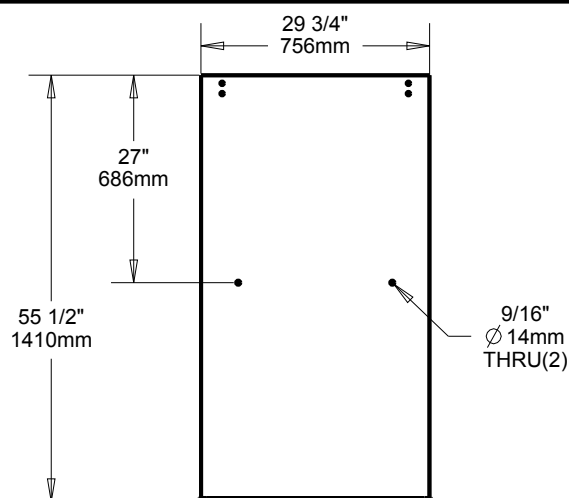

UNIQUE FEATURE: Constructed of Corrosion Resistant Anodized Aluminum.
60" Track Assembly Kit

Fits 60" Shower Doors with an Opening min/max of 50 1/8" - 58 1/2" (127cm-149cm),
with a Height of 59 1/4" (150cm).

NOTE: Height of 63" (160cm) Required for installation
Compatible with all 1/4" (6mm) Delta Shower Glass

WARRANTY: 5 Year Limited Warranty.

see what Delta can do

TECHNICAL DATA

Shower Door

3/8"(10mm) SLIDING BATHTUB
60" GLASS PANELS

MATERIALS: 3/8" (10mm) Tempered Glass Panels.

INSTALLATION: Detailed Instructions and Hardware Included in Track Kit (Sold separately) for Easy Installation.

UNIQUE FEATURES: Spot Guard Easy Clean Coating.

Available in Clear, Rain and Niebla.
Includes Pre-Installed Clear Bottom Glazing.

MOD: Fits Doors with an Opening min/max of 50 1/8" - 58 1/2" (127cm - 149cm)

NOTE: Not compatible with Delta Traditional or Delta Contemporary Track Kits