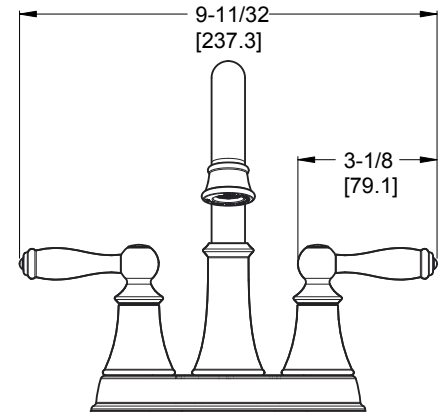

## Specifications

### Features

- 1.2 GPM Flow Rate
- 360° Swivel Spout
- Fixed Hub
- 3-Hole Installation
- High Arc Spout
- Mounting Hardware Included
- PVD Finish (KK only)
- White Ceramic Handles (PC Only)
- Swivel Spout
- Push & Seal™ Pop-Up
- Pforever Warranty®

## Dimensions

For KK, UU, and YY Finish

Push & Seal™

Ø1 Min to Ø1-1/2 Max. Deck Hole Openings