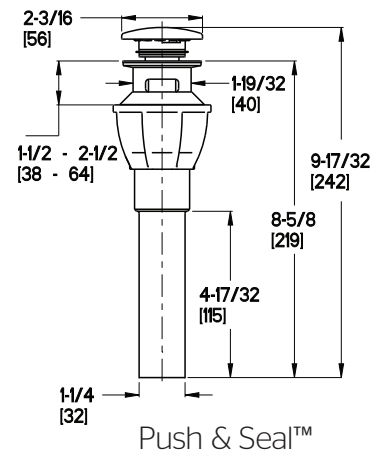

### Features

- 1.2 GPM Flow Rate
- 360° Swivel Spout
- Fixed Hub
- 3-Hole Installation
- High Arc Spout
- Mounting Hardware Included
- PVD Finish (KK only)
- White Ceramic Handles (PC Only)
- Swivel Spout
- Push & Seal™ Pop-Up
- Pforever Warranty®

## Dimensions

For KK, UU, and YY Finish

Push & Seal™

Ø1 Min to Ø1-1/2 Max. Deck Hole Openings