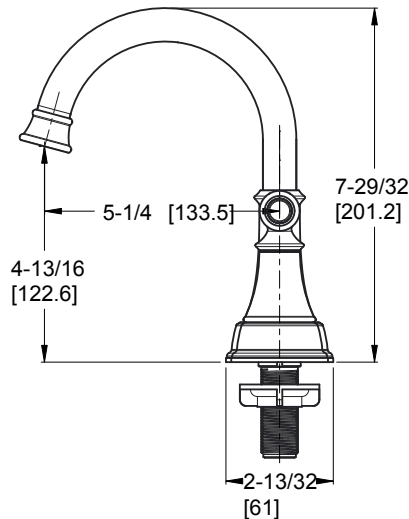

### Features

- 1.2 GPM Flow Rate
- 360° Swivel Spout
- Fixed Hub
- 3-Hole Installation
- High Arc Spout
- Mounting Hardware Included
- PVD Finish (KK only)
- White Ceramic Handles (PC Only)
- Swivel Spout
- Push & Seal™ Pop-Up
- Pforever Warranty®

## Dimensions

For KK, UU, and YY Finish

Push & Seal™

Ø1 Min to Ø1-1/2 Max. Deck Hole Openings