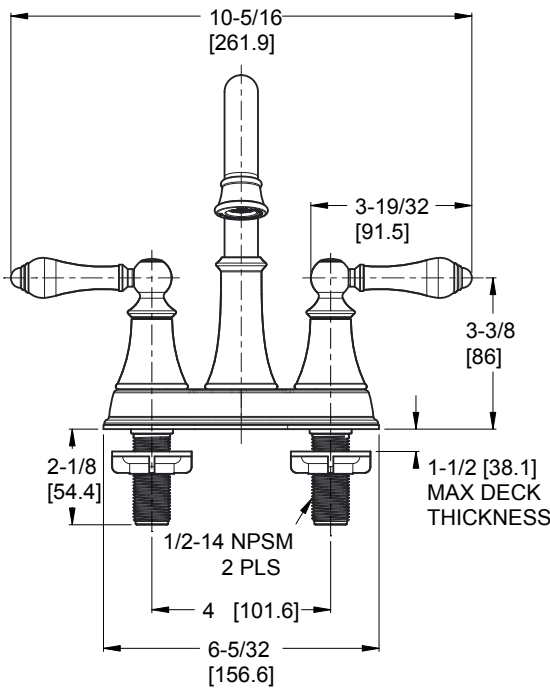

## Specifications

### Features

- 1.2 GPM Flow Rate
- 360° Swivel Spout
- Fixed Hub
- 3-Hole Installation
- High Arc Spout
- Mounting Hardware Included
- PVD Finish (KK only)
- White Ceramic Handles (PC Only)
- Swivel Spout
- Push & Seal™ Pop-Up
- Pforever Warranty®

## Dimensions

For KK, UU, and YY Finish

Push & Seal™

Ø1 Min to Ø1-1/2 Max. Deck Hole Openings