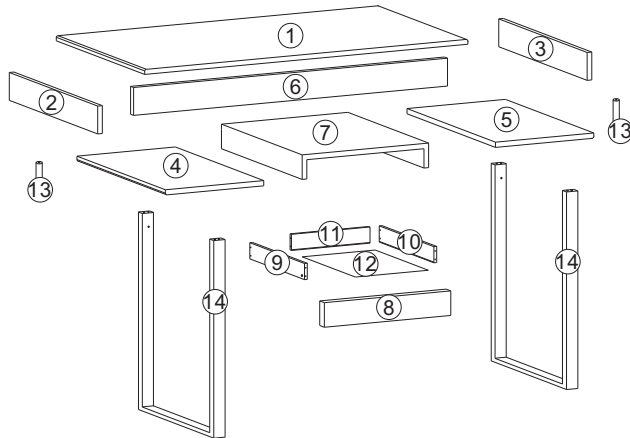

## Part List and Hardware List

Ax2 	Bx4 	Cx15 	Dx15 	Ex10 
Fx8 	Gx2 	Hx2 	Ix2  6x35mm	Jx8  6x30mm
Kx20  6x12mm	Lx4  3.5x35mm	Mx8  4x14mm	Nx1 	Ox13 

Model# FOX2203A

Product Dimensions: 47.2"×21.6"×31.1"