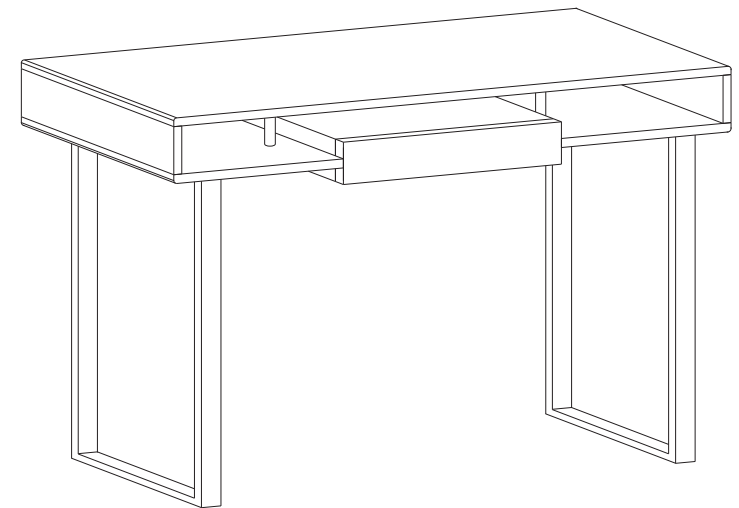

## Part List and Hardware List

Ax2 	Bx4 	Cx15 	Dx15 	Ex10 
Fx8 	Gx2 	Hx2 	Ix2  6x35mm	Jx8  6x30mm
Kx20  6x12mm	Lx4  3.5x35mm	Mx8  4x14mm	Nx1 	Ox13 

Model# FOX2203A

Product Dimensions: 47.2"×21.6"×31.1"