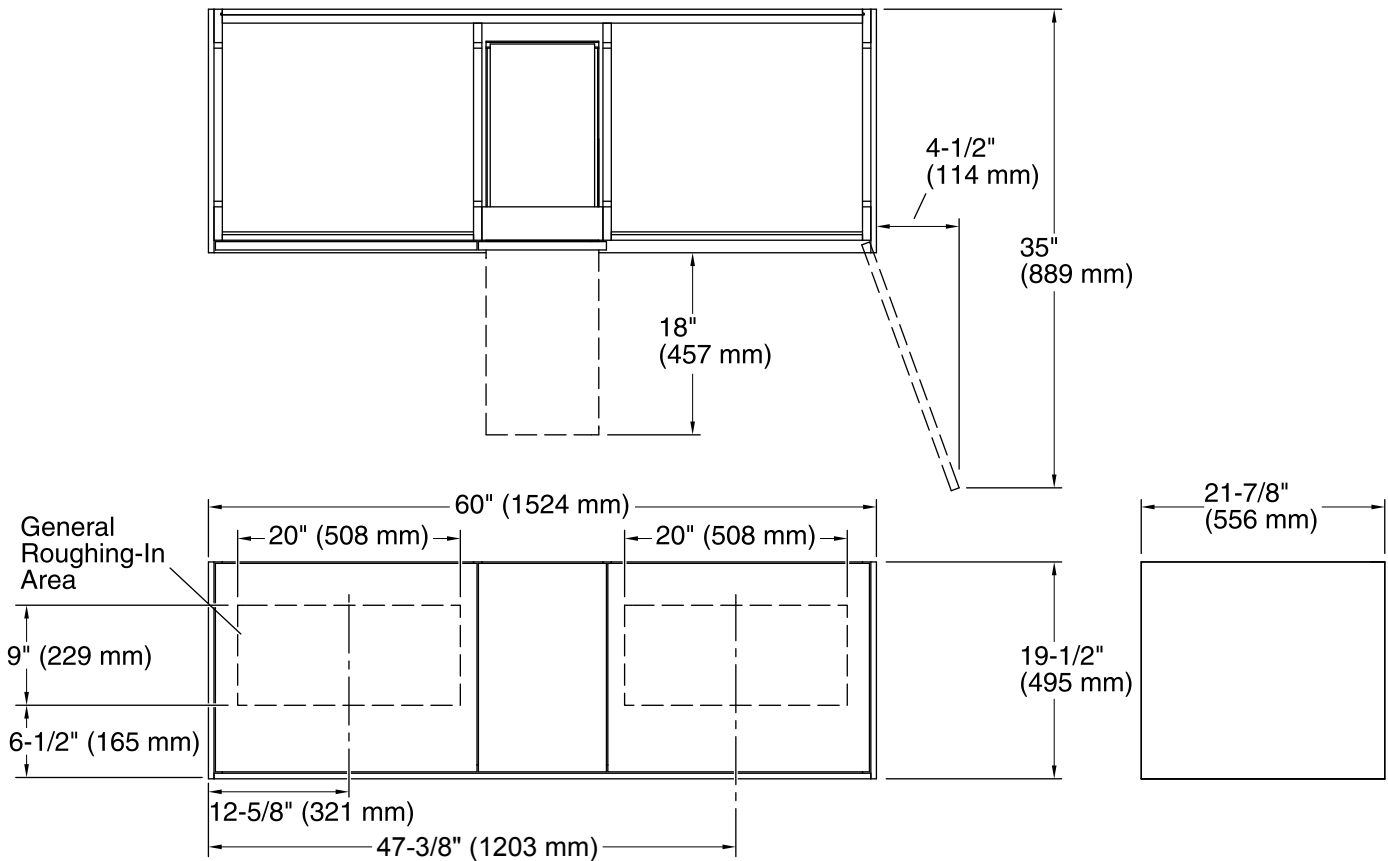

Technical Information

All product dimensions are nominal.

Vanity type: Wall-mount

Notes

Install this product according to the installation guide.

Decorative cabinet hardware is not supplied. Refer to the KOHLER bath accessories line for recommended cabinet hardware to complement your vanity.

Select the type of fastener based upon the wall material. Two 500 lb (227 kg) minimum load bearing fasteners are recommended.