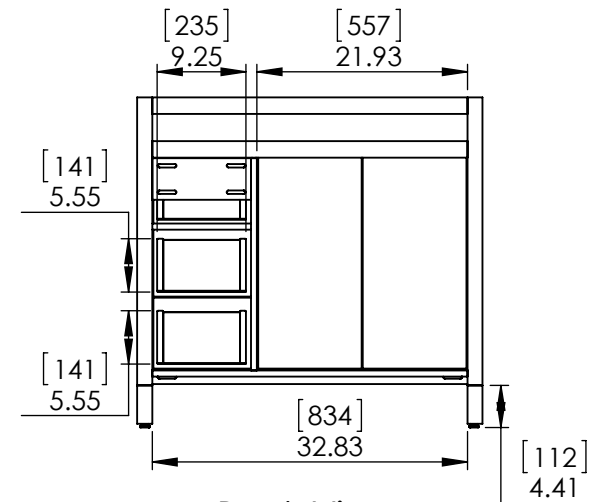

Top View

Isometric View

Front View

SECTION A-A
Side View

Back View

ITEM:	GD36-WO	REV	A
-------	----------------	-----	----------

NAME: **Greyford 36in**

Propiedad y Confidencialidad La información contenida en este dibujo es puramente propiedad de Woodcrafters Home Products LLC. Queda prohibida cualquier reproducción parcial o total sin el permiso por escrito de Woodcrafters Home Product LLC.	DRAWING	ARB	05/15/19	MATERIAL: German beech 4/4 Particle Board Laminated in White Washed Oak Greyford 36in
	REVIEW	ING	05/15/19	
	APPROVED	R&D	05/15/19	
	SCALE: 1:20	MODEL:		

DRAWING TYPE	ITEM ID	ITEM DESCRIPTION	TECHNOLOGIES	DRAWING STATUS
Finish Good	HU3722R-WH	Vtop Wave 37 x 22 4 in	AB Composite	Ready for production
Finish Good	HU37R-WH	Glacier Bay in. Cultured Marble Vanity Top - White	AB Composite	Ready for production

REV	ECO #	DESCRIPTION	REV'D BY DATE	CHK'D BY DATE	APRV'D BY DATE
1		New Design	4/01/16	4/01/16	4/01/16
2		New item, Online	2/06/18	2/06/18	2/06/18

Estimated Weight: 16.5kg

<p>PROPRIETARY AND CONFIDENTIAL</p> <p>THE INFORMATION CONTAINED IN THIS DRAWING IS THE SOLE PROPERTY OF WOODCRAFTERS. ANY REPRODUCTION IN PART OR AS A WHOLE WITHOUT THE WRITTEN PERMISSION OF WOODCRAFTERS IS PROHIBITED.</p>	UNLESS OTHERWISE SPECIFIED				
	DIMENSIONS ARE IN MM. AND (INCHES)				
	TOLERANCES ARE				
	+ 0.125 [3.175] - 0.125 [-3.175]				
	SCALE:1:10				
DRAWN	E. Sandoval	DATE	4/01/16	SIZE	DWG. NO.
CHECKED	O. Razo	DATE	2/06/18	A	Vtop Wave 37x22
ENG APPR.	V. Sanchez	DATE	2/06/18	SHEET 1 OF 1	
MFG APPR.	C. Leal	DATE	2/06/18	REV: 1	