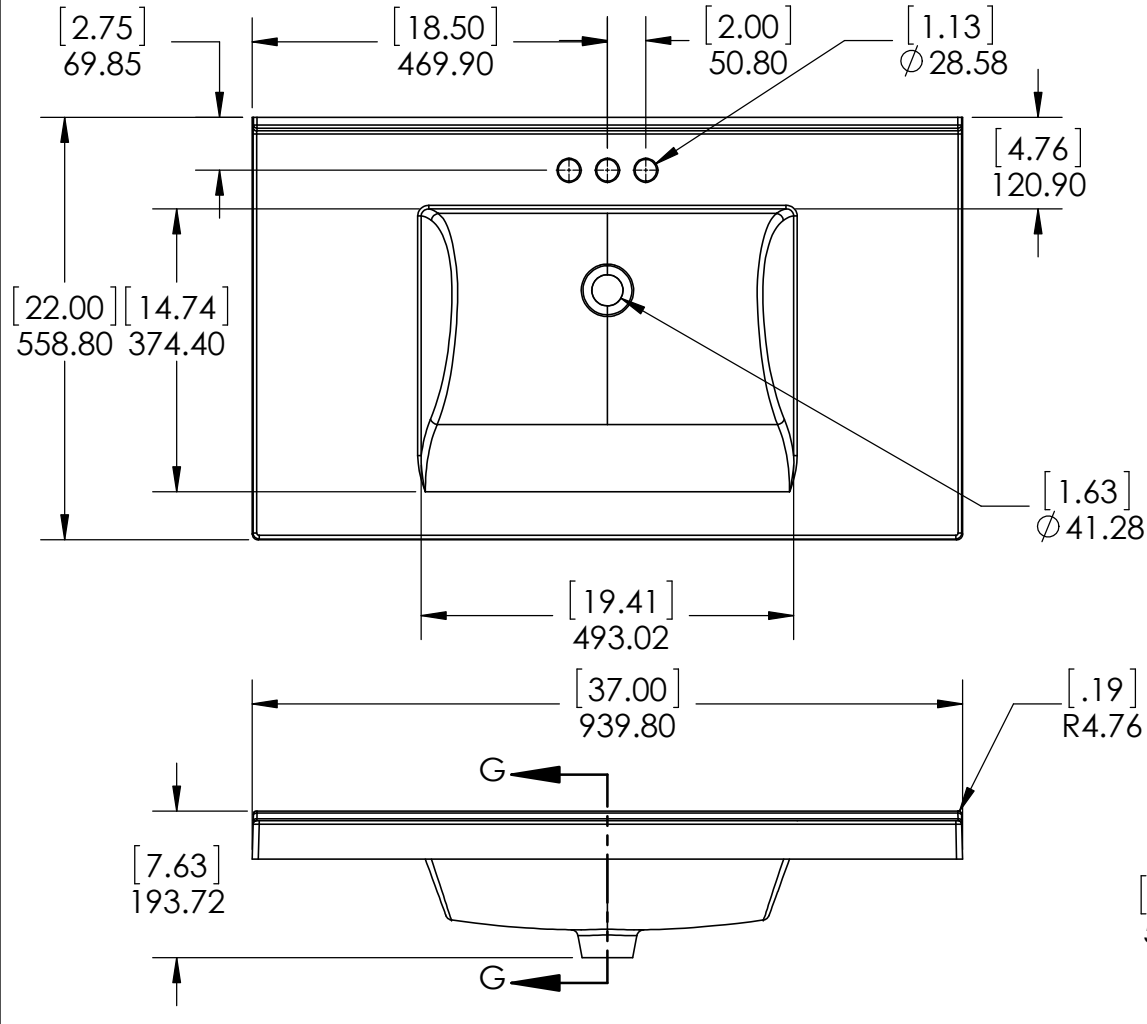

Top View

Isometric View

Front View

SECTION A-A
Side View

Back View

ITEM:	GD36-WO	REV	A
-------	----------------	-----	----------

NAME: **Greyford 36in**

Propiedad y Confidencialidad La información contenida en este dibujo es puramente propiedad de Woodcrafters Home Products LLC. Queda prohibida cualquier reproducción parcial o total sin el permiso por escrito de Woodcrafters Home Product LLC.	DRAWING	ARB	05/15/19	MATERIAL: German beech 4/4 Particle Board Laminated in White Washed Oak Greyford 36in
	REVIEW	ING	05/15/19	
	APPROVED	R&D	05/15/19	
	SCALE: 1:20	MODEL:		

DRAWING TYPE	ITEM ID	ITEM DESCRIPTION	TECHNOLOGIES	DRAWING STATUS
Finish Good	HU3722R-WH	Vtop Wave 37 x 22 4 in	AB Composite	Ready for production
Finish Good	HU37R-WH	Glacier Bay in. Cultured Marble Vanity Top - White	AB Composite	Ready for production

REV	ECO #	DESCRIPTION	REV'D BY DATE	CHK'D BY DATE	APRV'D BY DATE
1		New Design	4/01/16	4/01/16	4/01/16
2		New item, Online	2/06/18	2/06/18	2/06/18

Estimated Weight: 16.5kg

<p>PROPRIETARY AND CONFIDENTIAL</p> <p>THE INFORMATION CONTAINED IN THIS DRAWING IS THE SOLE PROPERTY OF WOODCRAFTERS. ANY REPRODUCTION IN PART OR AS A WHOLE WITHOUT THE WRITTEN PERMISSION OF WOODCRAFTERS IS PROHIBITED.</p>	UNLESS OTHERWISE SPECIFIED				
	DIMENSIONS ARE IN MM. AND (INCHES)				
	TOLERANCES ARE				
	+ 0.125 [3.175] - 0.125 [-3.175]				
	SCALE:1:10				
DRAWN	E. Sandoval	DATE	4/01/16	SIZE	DWG. NO.
CHECKED	O. Razo	DATE	2/06/18	A	Vtop Wave 37x22
ENG APPR.	V. Sanchez	DATE	2/06/18	SHEET 1 OF 1	
MFG APPR.	C. Leal	DATE	2/06/18	REV: 1	