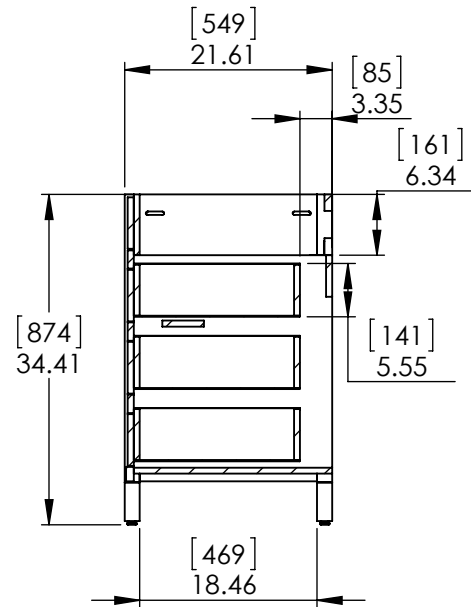

Top View

Isometric View

Front View

SECTION A-A
Side View

Back View

ITEM:	GD36-WO	REV	A
-------	----------------	-----	----------

NAME: **Greyford 36in**

Propiedad y Confidencialidad La información contenida en este dibujo es puramente propiedad de Woodcrafters Home Products LLC. Queda prohibida cualquier reproducción parcial o total sin el permiso por escrito de Woodcrafters Home Product LLC.	DRAWING	ARB	05/15/19	MATERIAL: German beech 4/4 Particle Board Laminated in White Washed Oak Greyford 36in
	REVIEW	ING	05/15/19	
	APPROVED	R&D	05/15/19	
	SCALE: 1:20	MODEL:		

DRAWING TYPE	ITEM ID	ITEM DESCRIPTION	TECHNOLOGIES	DRAWING STATUS
Finish Good	HU3722R-WH	Vtop Wave 37 x 22 4 in	AB Composite	Ready for production
Finish Good	HU37R-WH	Glacier Bay in. Cultured Marble Vanity Top - White	AB Composite	Ready for production

REV	ECO #	DESCRIPTION	REV'D BY DATE	CHK'D BY DATE	APRV'D BY DATE
1		New Design	4/01/16	4/01/16	4/01/16
2		New item, Online	2/06/18	2/06/18	2/06/18

Estimated Weight: 16.5kg

<p>PROPRIETARY AND CONFIDENTIAL</p> <p>THE INFORMATION CONTAINED IN THIS DRAWING IS THE SOLE PROPERTY OF WOODCRAFTERS. ANY REPRODUCTION IN PART OR AS A WHOLE WITHOUT THE WRITTEN PERMISSION OF WOODCRAFTERS IS PROHIBITED.</p>	UNLESS OTHERWISE SPECIFIED				
	DIMENSIONS ARE IN MM. AND (INCHES)				
	TOLERANCES ARE				
	+ 0.125 [3.175] - 0.125 [-3.175]				
	SCALE:1:10				
DRAWN	E. Sandoval	DATE	4/01/16	SIZE	DWG. NO.
CHECKED	O. Razo	DATE	2/06/18	A	Vtop Wave 37x22
ENG APPR.	V. Sanchez	DATE	2/06/18	SHEET 1 OF 1	
MFG APPR.	C. Leal	DATE	2/06/18	REV: 1	