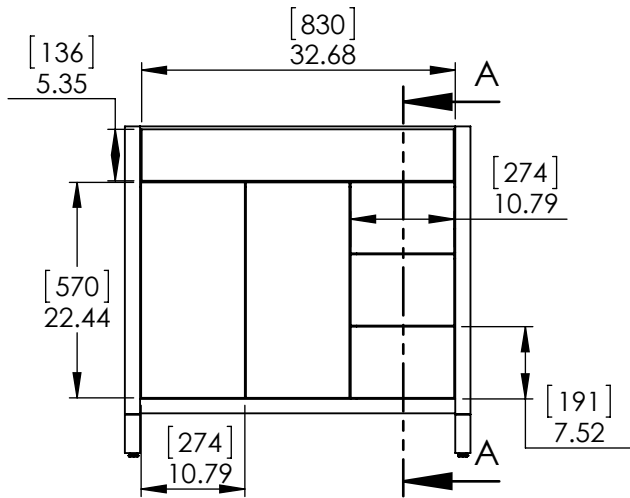

Top View

Isometric View

Front View

SECTION A-A
Side View

Back View

ITEM:	GD36-WO	REV	A
-------	----------------	-----	----------

NAME: **Greyford 36in**

Propiedad y Confidencialidad La información contenida en este dibujo es puramente propiedad de Woodcrafters Home Products LLC. Queda prohibida cualquier reproducción parcial o total sin el permiso por escrito de Woodcrafters Home Product LLC.	DRAWING	ARB	05/15/19	MATERIAL: German beech 4/4 Particle Board Laminated in White Washed Oak Greyford 36in
	REVIEW	ING	05/15/19	
	APPROVED	R&D	05/15/19	
	SCALE: 1:20	MODEL:		

DRAWING TYPE	ITEM ID	ITEM DESCRIPTION	TECHNOLOGIES	DRAWING STATUS
Finish Good	HU3722R-WH	Vtop Wave 37 x 22 4 in	AB Composite	Ready for production
Finish Good	HU37R-WH	Glacier Bay in. Cultured Marble Vanity Top - White	AB Composite	Ready for production

REV	ECO #	DESCRIPTION	REV'D BY DATE	CHK'D BY DATE	APRV'D BY DATE
1		New Design	4/01/16	4/01/16	4/01/16
2		New item, Online	2/06/18	2/06/18	2/06/18

Estimated Weight: 16.5kg

<p>PROPRIETARY AND CONFIDENTIAL</p> <p>THE INFORMATION CONTAINED IN THIS DRAWING IS THE SOLE PROPERTY OF WOODCRAFTERS. ANY REPRODUCTION IN PART OR AS A WHOLE WITHOUT THE WRITTEN PERMISSION OF WOODCRAFTERS IS PROHIBITED.</p>	UNLESS OTHERWISE SPECIFIED				
	DIMENSIONS ARE IN MM. AND (INCHES)				
	TOLERANCES ARE				
	+ 0.125 [3.175] - 0.125 [-3.175]				
	SCALE:1:10				
DRAWN	E. Sandoval	DATE	4/01/16	SIZE	DWG. NO.
CHECKED	O. Razo	DATE	2/06/18	A	Vtop Wave 37x22
ENG APPR.	V. Sanchez	DATE	2/06/18	SHEET 1 OF 1	
MFG APPR.	C. Leal	DATE	2/06/18	REV: 1	