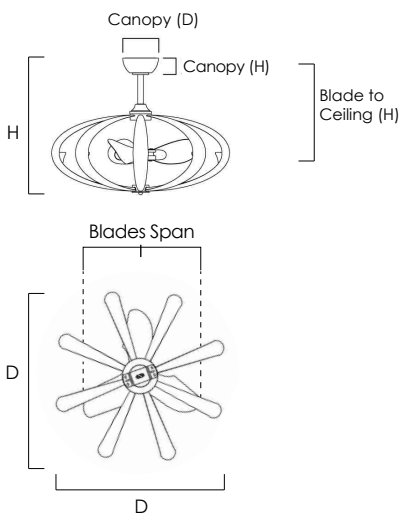

## 60009BZGLD

- ETL/cETL
- Title 20 listed
- LED 3000K
- Suitable for Damp location
- Wall mountable (remote control included)

Job Name : \_\_\_\_\_  
Job Type : \_\_\_\_\_  
Quantity : \_\_\_\_\_  
Comments : \_\_\_\_\_

### MEASUREMENTS

DIMENSIONS : 33.5"D x 25.75"H  
CANOPY : 6.75"D x 2.75"H  
HANGING WEIGHT : 31.24 lb  
BLADE : 3 Blades with 22"span  
BLADE PITCH : Varying  
BLADE TO CEILING : 15.25"H