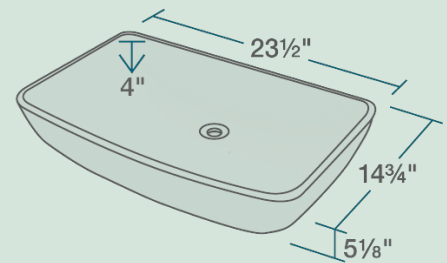

23 1/2" x 14 3/4" x 5 1/8"
 Vessel Installation
 True Vitreous China
 No Hardware Needed
 Lifetime Warranty

Accessories

*Accessories not included

Available Colors

Features

<p>Vessel Installation</p>	<p>24" Minimum Cabinet Size</p>	<p>True Vitreous China</p>	<p>No Hardware Needed</p>	<p>Limited Lifetime Warranty</p>	