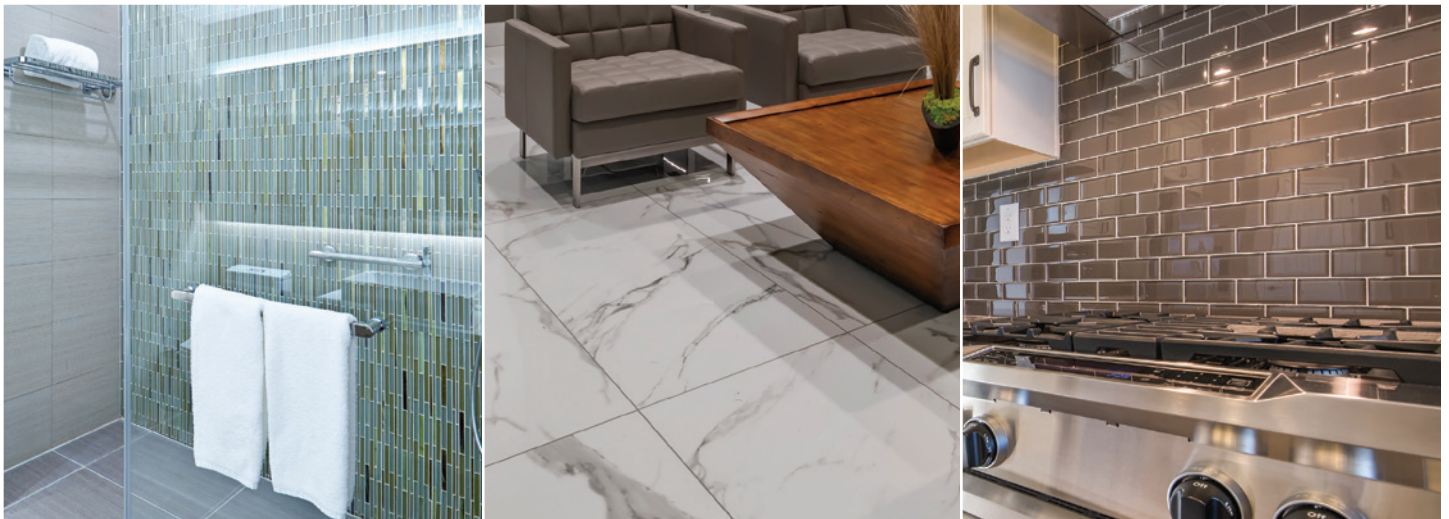

©2019 Custom Building Products. All rights reserved. The CUSTOM® logo and select product logos are registered trademarks of Custom Building Products, Inc. CUSTOM may make product modifications at any time without notice. Visit custombuildingproducts.com for updated technical data sheets and SDS information.

Custom Building Products
800-272-8786
custombuildingproducts.com
SS145 12/19R