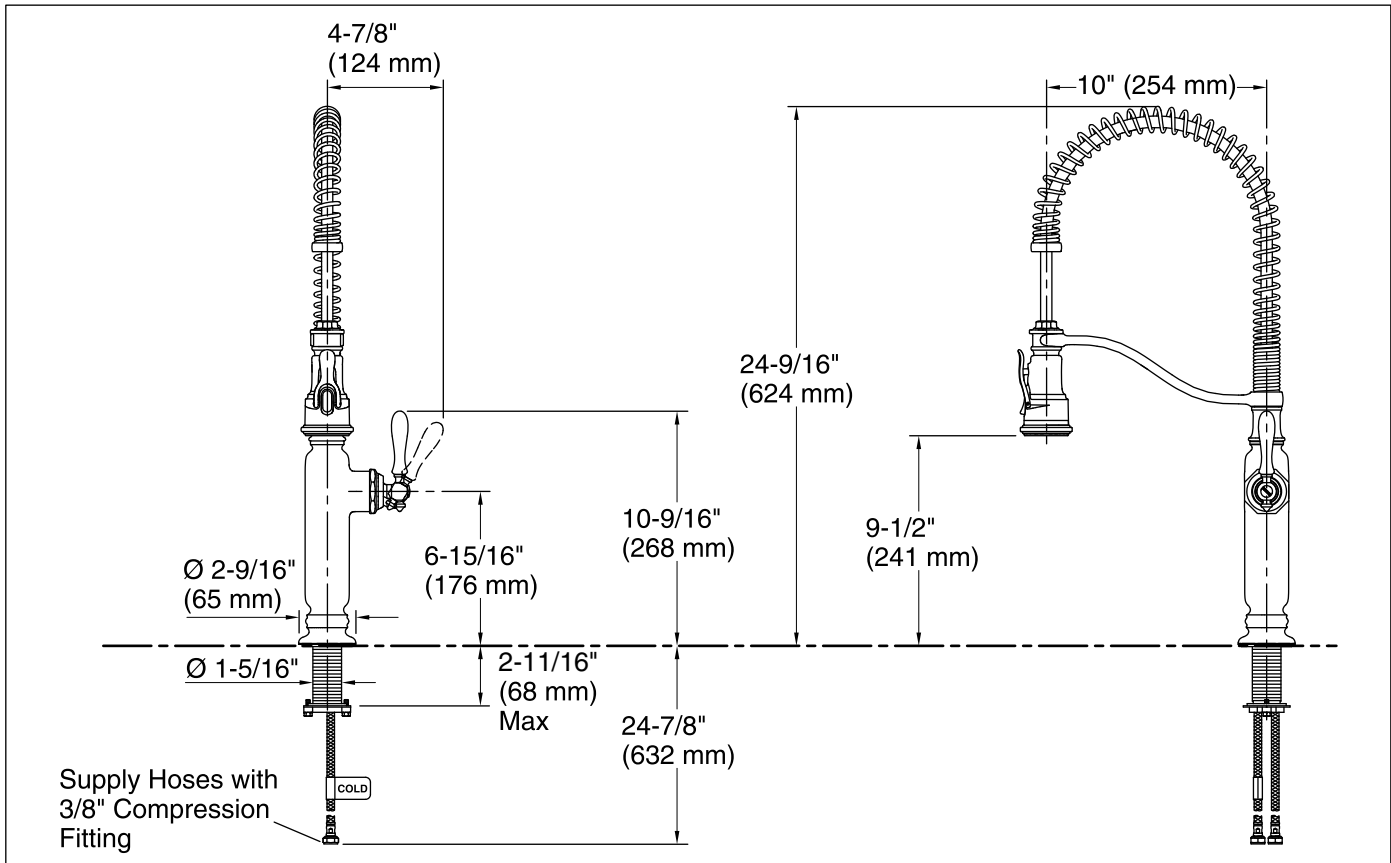

Material

- Premium metal construction.
- KOHLER finishes resist corrosion and tarnishing.

Installation

- For single-hole installation. (3-hole escutcheon available, sold separately model number K-99272.)
- Flexible supply lines simplify installation.

Technical Information

All product dimensions are nominal.

Valve body: Composite

Faucet:

Flow rate: 1.5 gal/min (5.7 l/min)

Pressure: 60 psi (4.1 bar)

Notes

Install this product according to the installation instructions.