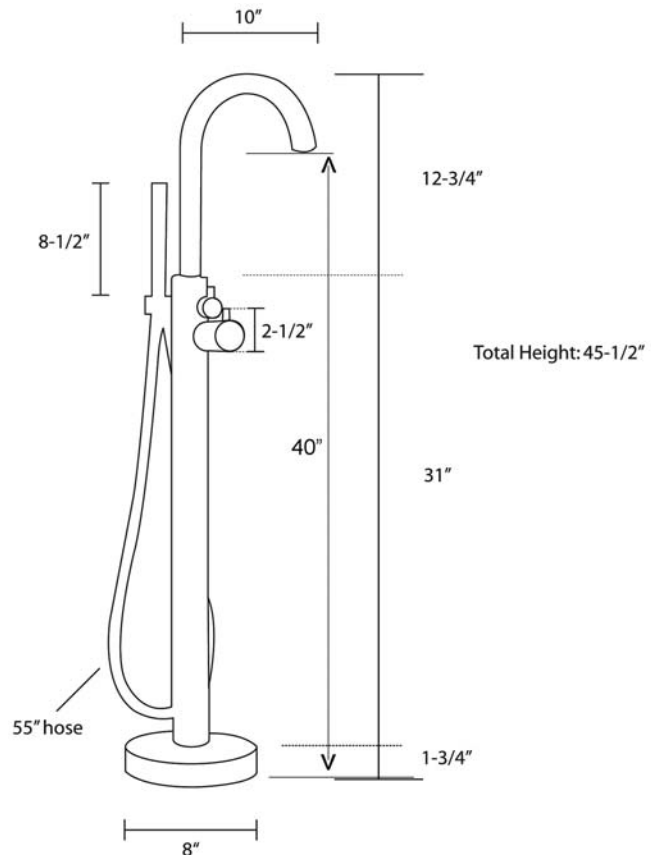

FREESTANDING THERMOSTATIC TUB FILLER

Cat. No.
7913

1/2" NPT connection under floor

Features:

- ▶ Gooseneck swivel spout
- ▶ Thermostatic Temperature Control within 1°C
- ▶ Push button diverter
- ▶ Single lever control
- ▶ Wand Style Hand Shower
- ▶ Mounts to wood or tile floor
- ▶ Available in 2 finishes

Finishes:

- CP Polished Chrome
- SN Brushed Nickel

Dimensions are nominal and may vary. Dimensions and specifications subject to change without notice.