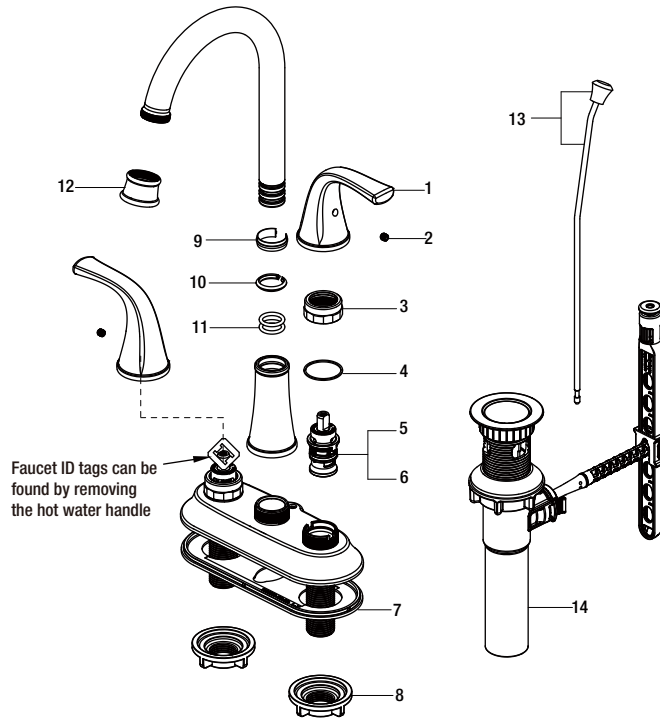

Replacement Parts List

Bettine 4 in. Centerset 2-Handle High-Arc Bathroom Faucet

MODEL	SKU #	FINISH
HD67513W-6901	1005496565	Chrome

Many replacement parts can be purchased online or at your local store. Please use the table below to identify the part SKU number needed, go to HOMEDEPOT.COM, and check for online and store availability. If you can't find the part you are looking for, please call 1-855-HD-GLACIER.

Part	Description	Part #	Internet SKU #	Store SKU #
1	Handle	RP1346801		
2	Set screw	RP50002		
3	Bonnet nut	RP70698		
4	Washer	RP64124		
5	Cartridge H	RP20067	301158139	
6	Cartridge C	RP20068	301158129	
7	Gasket	RP80552		

Part	Description	Part #	Internet SKU #	Store SKU #
8	Mounting nut	RP56001	203193994	
9	Wearable ring	RP70077		
10	Clip	RP70106		
11	O-ring	RP60008		
12	Aerator	RP3028301		
13	Lift rod	RP4024101		
14	ClickInstall™ drain assembly	RP4022801		

The ClickInstall drain assembly RP4022801 can be replaced by RP90150 (a universal ClickInstall drain assembly with wider application scope). RP90150 can be purchased at www.homedepot.com