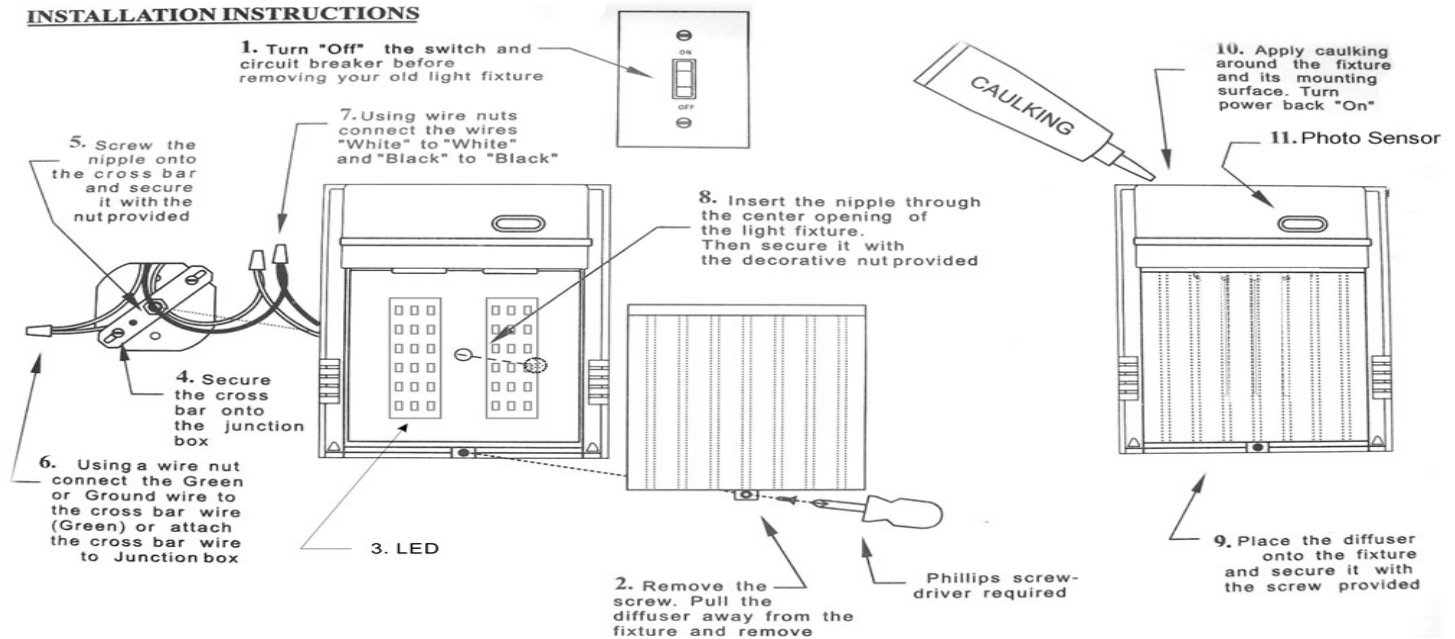

# 18W LED WALL PACK WITH SENSOR

**18 WATT LED SECURITY LIGHT** Dusk to Dawn automatic sensor. Provides plenty of light, covers 20'X20' area Electronic operation two finishes to choose from.

## FEATURES

- For side wall installation only.
- Damp-rated for use in exterior locations.
- Not to be used with Motion Detector.
- Intergrated photocell for automatic dusk to dawn operation

**White**

**Bronze**

## TECHNICAL SPECIFICATIONS

Voltage	120V, 60Hz AC operation
Lumens	1620 lumens CRI ≥ 80
Construction	Heavy-duty, plastic housing
Dimensions	W=7.5" H=10" D=4.3"
Packaging	Corrugated box with model number and short description
Lamp specs	120V SMD5630 LED Cool white, 50,000 average life hours
Diffuser	Clear plastic Diffuser.
Accessories	Cross bar×1, Screw×2, P2 Connectors×3, Decorative Nut×1