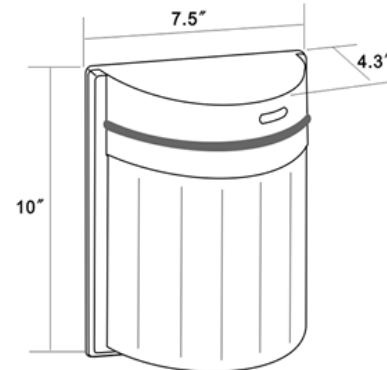

**W=7.5" H=10" D=4.3"**

**Patios Driveways Alleys Garage Backyards Working Areas**

## TECHNICAL SPECIFICATIONS

Voltage	120V, 60Hz AC operation
Lumens	1620 lumens CRI ≥ 80
Construction	Heavy-duty, plastic housing
Dimensions	W=7.5" H=10" D=4.3"
Packaging	Corrugated box with model number and short description
Lamp specs	120V SMD5630 LED Cool white, 50,000 average life hours
Diffuser	Clear plastic Diffuser.
Accessories	Cross bar×1, Screw×2, P2 Connectors×3, Decorative Nut×1