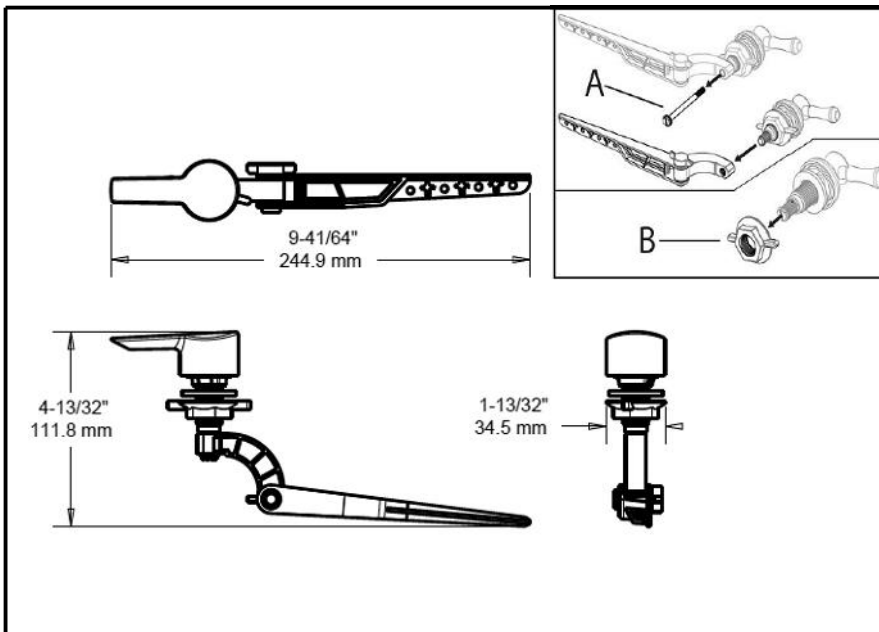

DELTA[®]

ACCESSORIES

- Compel™ Bath collection
- Flush Lever

Submitted Model No.: _____

Specific Features: _____

STANDARD SPECIFICATIONS:

- Wood blocking is preferable behind all wall surfaces. If wood blocking is not available, the following fasteners are suggested: Tile/Masonry-Plastic or lead Anchors Plaster/drywall-Toggle bolts.
- Mounting hardware and mounting template included with product.