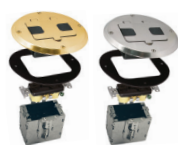

Round, Recessed Floor Box

- Removable neoprene gaskets allow for independent use of either side of the receptacle with the cover closed
- Tamper-resistant 15A duplex receptacle included
- Back and inside knockouts for proper wiring access
- Recessed receptacle minimizes plug protrusion allowing furniture to be located over the plug
- Brass or nickel plated cover w/pre-assembled flange

Catalog Number	Description	Ship Carton Qty	Pack Qty	Display Carton Dimensions (L x W x H)	UPC-A Bar Code
6500BR	Rectangular, Brass	10	1	5.60 x 5.60 x 5.30	050169947135
6500NI	Rectangular, Nickel	10	1	5.60 x 5.60 x 5.30	050169947142