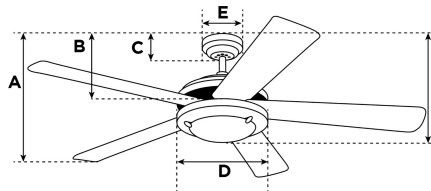

Item Number 7205900

Alta Vista Ceiling Fan

52" Matte Black Finish Reversible Blades
(Black/Bleached Cherry) Includes Light Kit with Opal
Frosted Glass

Specifications

Size	52"
Blades.....	Reversible Plywood Blades (Black/Bleached Cherry)
Blade Pitch.....	12°
Approved Location	Indoor
Suggested Room Size.....	Large Room (up to 15x15)
Down Rod.....	3/4" x 4"
Installation.....	Down Rod Only
Max. Ceiling Angle.....	N/A
Lead Wire	54"
Light Bulb Usage.....	Includes 18 Watt Integrated LED
Control	Remote Control Included
Motor Finish.....	Matte Black
Motor Material	Silicon Steel Motor 153mm x 17mm
Reverse Airflow.....	Yes
Capacitor	Dual
Switch Housing Cap.....	Not Included

Reversible Bleached Cherry
Finish Blades

Energy Information

Airflow Efficiency.....	81 Cubic Feet Per Minute Per Watt
Electricity Use.....	59 Watts (excludes lights)
Airflow.....	4789 Cubic Feet per Minute
Max rpm	73

Warranty

Ceiling fans backed by our Limited Lifetime Warranty have a lifetime motor warranty and a 2-year warranty on all other parts.

A. Top of Canopy to Bottom of Blades	10.8"
B. Top of Canopy to Bottom of Switch House	8.4"
C. Top of Canopy to Bottom of Canopy	2.4"
D. Width of Motor Housing.....	7.9"
E. Width of Canopy.....	5.1"
F. Top of Canopy to Bottom of Glass	13.7"