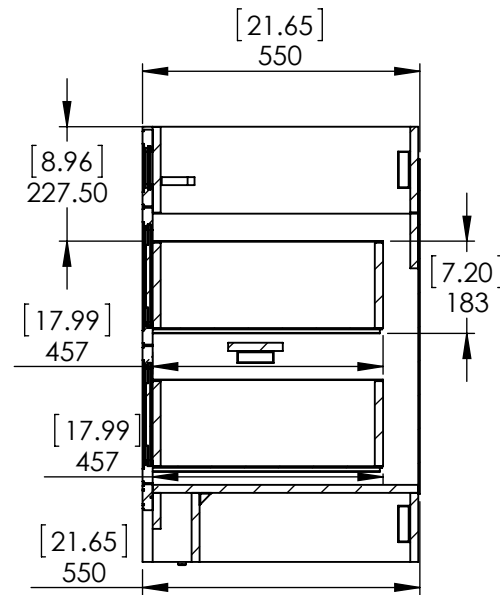

Top View

Isometric View

Front View

SECTION A-A  
ESCALE 1 : 15

Back View

REV: **A**

ITEM: **BHSD36-FG  
BWSD36-CR  
BWSD36-CH  
BH36-WH  
BH36-ST**

<b>Propiedad y Confidencialidad</b> La información contenida en este dibujo es puramente propiedad de Woodcrafters Home Products LLC. Queda prohibida cualquier reproducción parcial o total sin el permiso por escrito de Woodcrafters Home Product LLC.	DWR	JCNV	26/02/18	NAME:	<b>Brinkhill 36in Vanity - White/Sterling</b>  <b>German Beech 4/4 &amp; Laminated Particle Board</b>
	REV	R&D	26/02/18	MATERIAL:	
	APP	ING	26/02/18	MODEL:	
	ESCALE: 1:20			<b>Brinkhill 36in</b>	

DRAWING TYPE	ITEM ID	ITEM DESCRIPTION	TECHNOLOGIES	DRAWING STATUS
Finish Good	HU3722R-WH	Vtop Wave 37 x 22 4 in	AB Composite	Ready for production
Finish Good	HU37R-WH	Glacier Bay in. Cultured Marble Vanity Top - White	AB Composite	Ready for production

REV	ECO #	DESCRIPTION	REV'D BY DATE	CHK'D BY DATE	APRV'D BY DATE
1		New Design	4/01/16	4/01/16	4/01/16
2		New item, Online	2/06/18	2/06/18	2/06/18

Estimated Weight: 16.5kg

<p><b>PROPRIETARY AND CONFIDENTIAL</b></p> <p>THE INFORMATION CONTAINED IN THIS DRAWING IS THE SOLE PROPERTY OF WOODCRAFTERS. ANY REPRODUCTION IN PART OR AS A WHOLE WITHOUT THE WRITTEN PERMISSION OF WOODCRAFTERS IS PROHIBITED.</p>	UNLESS OTHERWISE SPECIFIED				
	DIMENSIONS ARE IN MM. AND (INCHES)	DRAWN	E. Sandoval		4/01/16
	TOLERANCES ARE	CHECKED	O. Razo		2/06/18
	+ 0.125 [3.175] - 0.125 [-3.175]	ENG APPR.	V. Sanchez		2/06/18
	SCALE:1:10	MFG APPR.	C. Leal		2/06/18
<p>SIZE DWG. NO. <b>A</b> Vtop Wave 37x22</p>		<p>SHEET 1 OF 1</p>		<p>REV: <b>1</b></p>	