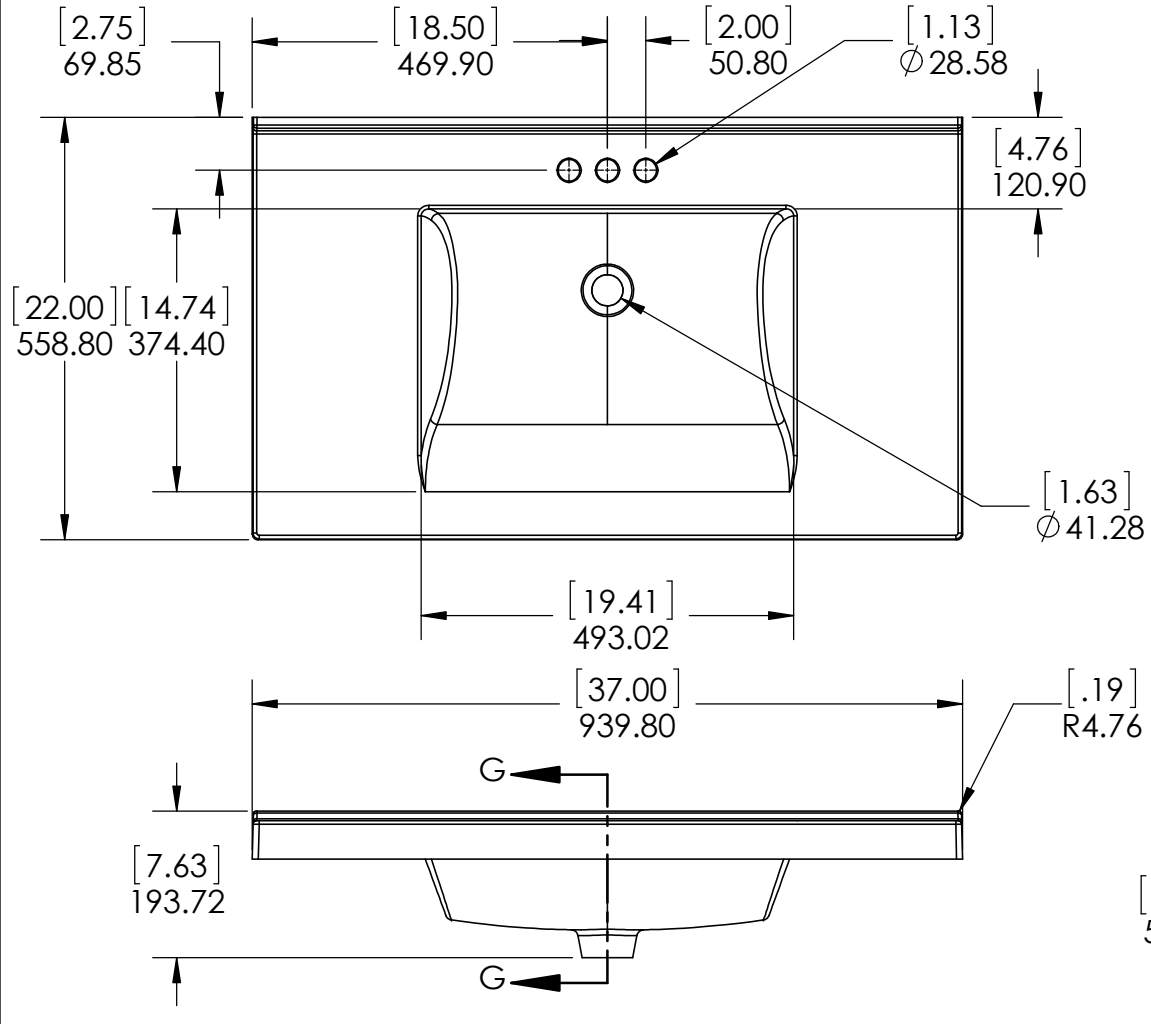

Top View

Isometric View

Front View

SECTION A-A  
ESCALE 1 : 15

Back View

REV: **A**

ITEM: **BHSD36-FG  
BWSD36-CR  
BWSD36-CH  
BH36-WH  
BH36-ST**

<b>Propiedad y Confidencialidad</b> La información contenida en este dibujo es puramente propiedad de Woodcrafters Home Products LLC. Queda prohibida cualquier reproducción parcial o total sin el permiso por escrito de Woodcrafters Home Product LLC.	DWR	JCNV	26/02/18	NAME:	<b>Brinkhill 36in Vanity - White/Sterling</b>  <b>German Beech 4/4 &amp; Laminated Particle Board</b>
	REV	R&D	26/02/18	MATERIAL:	
	APP	ING	26/02/18	MODEL:	
	ESCALE: 1:20			<b>Brinkhill 36in</b>	

DRAWING TYPE	ITEM ID	ITEM DESCRIPTION	TECHNOLOGIES	DRAWING STATUS
Finish Good	HU3722R-WH	Vtop Wave 37 x 22 4 in	AB Composite	Ready for production
Finish Good	HU37R-WH	Glacier Bay in. Cultured Marble Vanity Top - White	AB Composite	Ready for production

REV	ECO #	DESCRIPTION	REV'D BY DATE	CHK'D BY DATE	APRV'D BY DATE
1		New Design	4/01/16	4/01/16	4/01/16
2		New item, Online	2/06/18	2/06/18	2/06/18

Estimated Weight: 16.5kg

<p><b>PROPRIETARY AND CONFIDENTIAL</b></p> <p>THE INFORMATION CONTAINED IN THIS DRAWING IS THE SOLE PROPERTY OF WOODCRAFTERS. ANY REPRODUCTION IN PART OR AS A WHOLE WITHOUT THE WRITTEN PERMISSION OF WOODCRAFTERS IS PROHIBITED.</p>	UNLESS OTHERWISE SPECIFIED				
	DIMENSIONS ARE IN MM. AND (INCHES)	DRAWN	E. Sandoval		4/01/16
	TOLERANCES ARE	CHECKED	O. Razo		2/06/18
	+ 0.125 [3.175] - 0.125 [-3.175]	ENG APPR.	V. Sanchez		2/06/18
	SCALE:1:10	MFG APPR.	C. Leal		2/06/18
<p>SIZE DWG. NO. <b>A</b> Vtop Wave 37x22</p>		<p>SHEET 1 OF 1</p>		<p>REV: <b>1</b></p>	