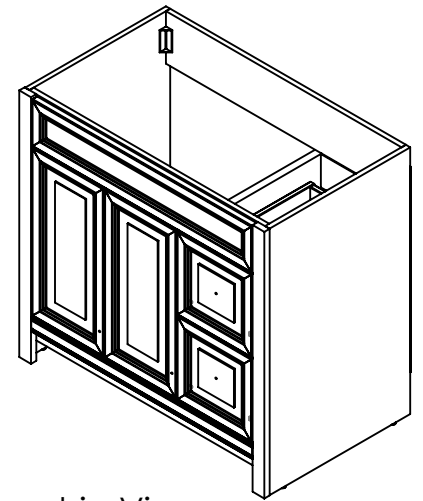

Top View

Isometric View

Front View

SECTION A-A  
ESCALE 1 : 15

Back View

REV: **A**

ITEM: **BHSD36-FG  
BWSD36-CR  
BWSD36-CH  
BH36-WH  
BH36-ST**

<b>Propiedad y Confidencialidad</b> La información contenida en este dibujo es puramente propiedad de Woodcrafters Home Products LLC. Queda prohibida cualquier reproducción parcial o total sin el permiso por escrito de Woodcrafters Home Product LLC.	DWR	JCNV	26/02/18	NAME:	<b>Brinkhill 36in Vanity - White/Sterling</b>  <b>German Beech 4/4 &amp; Laminated Particle Board</b>
	REV	R&D	26/02/18	MATERIAL:	
	APP	ING	26/02/18	MODEL:	
	ESCALE: 1:20			<b>Brinkhill 36in</b>	

DRAWING TYPE	ITEM ID	ITEM DESCRIPTION	TECHNOLOGIES	DRAWING STATUS
Finish Good	HU3722R-WH	Vtop Wave 37 x 22 4 in	AB Composite	Ready for production
Finish Good	HU37R-WH	Glacier Bay in. Cultured Marble Vanity Top - White	AB Composite	Ready for production

REV	ECO #	DESCRIPTION	REV'D BY DATE	CHK'D BY DATE	APRV'D BY DATE
1		New Design	4/01/16	4/01/16	4/01/16
2		New item, Online	2/06/18	2/06/18	2/06/18

Estimated Weight: 16.5kg

<p><b>PROPRIETARY AND CONFIDENTIAL</b></p> <p>THE INFORMATION CONTAINED IN THIS DRAWING IS THE SOLE PROPERTY OF WOODCRAFTERS. ANY REPRODUCTION IN PART OR AS A WHOLE WITHOUT THE WRITTEN PERMISSION OF WOODCRAFTERS IS PROHIBITED.</p>	UNLESS OTHERWISE SPECIFIED				
	DIMENSIONS ARE IN MM. AND (INCHES)	DRAWN	E. Sandoval		4/01/16
	TOLERANCES ARE	CHECKED	O. Razo		2/06/18
	+ 0.125 [3.175] - 0.125 [-3.175]	ENG APPR.	V. Sanchez		2/06/18
	SCALE:1:10	MFG APPR.	C. Leal		2/06/18
<p>SIZE DWG. NO. <b>A</b> Vtop Wave 37x22</p>		<p>SHEET 1 OF 1</p>		<p>REV: <b>1</b></p>	