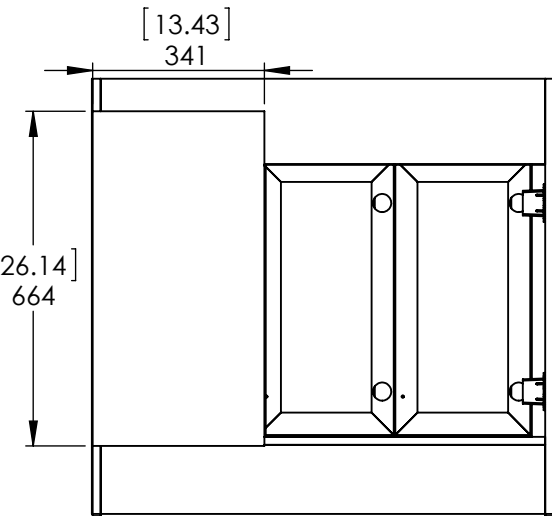

Top View

Isometric View

Front View

SECTION A-A  
ESCALE 1 : 15

Back View

REV: **A**

ITEM: **BHSD36-FG  
BWSD36-CR  
BWSD36-CH  
BH36-WH  
BH36-ST**

<b>Propiedad y Confidencialidad</b> La información contenida en este dibujo es puramente propiedad de Woodcrafters Home Products LLC. Queda prohibida cualquier reproducción parcial o total sin el permiso por escrito de Woodcrafters Home Product LLC.	DWR	JCNV	26/02/18	NAME:	<b>Brinkhill 36in Vanity - White/Sterling</b>  <b>German Beech 4/4 &amp; Laminated Particle Board</b>
	REV	R&D	26/02/18	MATERIAL:	
	APP	ING	26/02/18	MODEL:	
	ESCALE: 1:20			<b>Brinkhill 36in</b>	

DRAWING TYPE	ITEM ID	ITEM DESCRIPTION	TECHNOLOGIES	DRAWING STATUS
Finish Good	HU3722R-WH	Vtop Wave 37 x 22 4 in	AB Composite	Ready for production
Finish Good	HU37R-WH	Glacier Bay in. Cultured Marble Vanity Top - White	AB Composite	Ready for production

REV	ECO #	DESCRIPTION	REV'D BY DATE	CHK'D BY DATE	APRV'D BY DATE
1		New Design	4/01/16	4/01/16	4/01/16
2		New item, Online	2/06/18	2/06/18	2/06/18

Estimated Weight: 16.5kg

<p><b>PROPRIETARY AND CONFIDENTIAL</b></p> <p>THE INFORMATION CONTAINED IN THIS DRAWING IS THE SOLE PROPERTY OF WOODCRAFTERS. ANY REPRODUCTION IN PART OR AS A WHOLE WITHOUT THE WRITTEN PERMISSION OF WOODCRAFTERS IS PROHIBITED.</p>	UNLESS OTHERWISE SPECIFIED				
	DIMENSIONS ARE IN MM. AND (INCHES)	DRAWN	E. Sandoval		4/01/16
	TOLERANCES ARE	CHECKED	O. Razo		2/06/18
	+ 0.125 [3.175] - 0.125 [-3.175]	ENG APPR.	V. Sanchez		2/06/18
	SCALE:1:10	MFG APPR.	C. Leal		2/06/18
<p>SIZE DWG. NO. <b>A</b> Vtop Wave 37x22</p>		<p>SHEET 1 OF 1</p>		<p>REV: <b>1</b></p>	