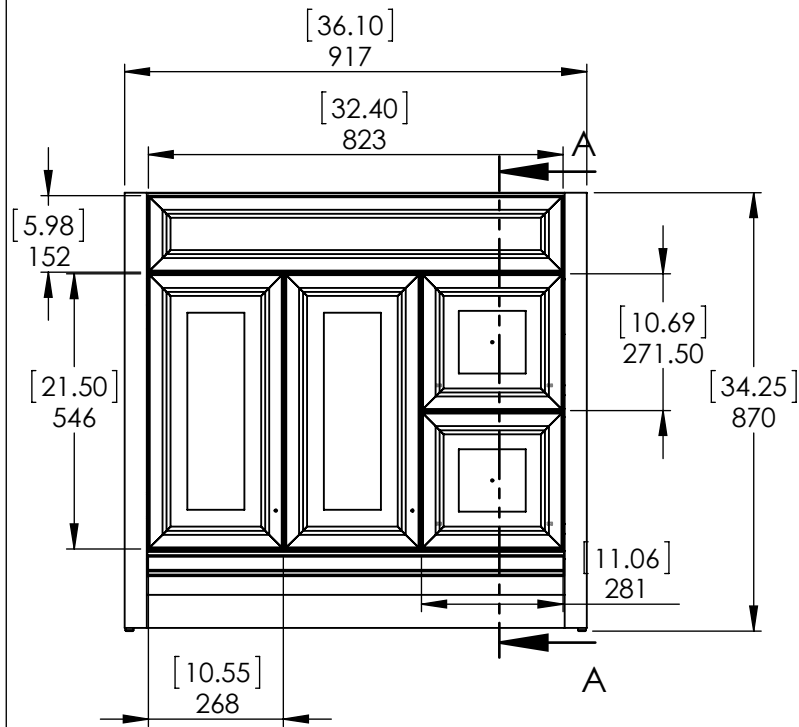

Top View

Isometric View

Front View

SECTION A-A  
ESCALE 1 : 15

Back View

REV: **A**

ITEM: **BHSD36-FG  
BWSD36-CR  
BWSD36-CH  
BH36-WH  
BH36-ST**

<b>Propiedad y Confidencialidad</b> La información contenida en este dibujo es puramente propiedad de Woodcrafters Home Products LLC. Queda prohibida cualquier reproducción parcial o total sin el permiso por escrito de Woodcrafters Home Product LLC.	DWR	JCNV	26/02/18	NAME:	<b>Brinkhill 36in Vanity - White/Sterling</b>  <b>German Beech 4/4 &amp; Laminated Particle Board</b>
	REV	R&D	26/02/18	MATERIAL:	
	APP	ING	26/02/18	MODEL:	
	ESCALE: 1:20			<b>Brinkhill 36in</b>	

DRAWING TYPE	ITEM ID	ITEM DESCRIPTION	TECHNOLOGIES	DRAWING STATUS
Finish Good	HU3722R-WH	Vtop Wave 37 x 22 4 in	AB Composite	Ready for production
Finish Good	HU37R-WH	Glacier Bay in. Cultured Marble Vanity Top - White	AB Composite	Ready for production

REV	ECO #	DESCRIPTION	REV'D BY DATE	CHK'D BY DATE	APRV'D BY DATE
1		New Design	4/01/16	4/01/16	4/01/16
2		New item, Online	2/06/18	2/06/18	2/06/18

Estimated Weight: 16.5kg

<p><b>PROPRIETARY AND CONFIDENTIAL</b></p> <p>THE INFORMATION CONTAINED IN THIS DRAWING IS THE SOLE PROPERTY OF WOODCRAFTERS. ANY REPRODUCTION IN PART OR AS A WHOLE WITHOUT THE WRITTEN PERMISSION OF WOODCRAFTERS IS PROHIBITED.</p>	UNLESS OTHERWISE SPECIFIED				
	DIMENSIONS ARE IN MM. AND (INCHES)	DRAWN	E. Sandoval		4/01/16
	TOLERANCES ARE	CHECKED	O. Razo		2/06/18
	+ 0.125 [3.175] - 0.125 [-3.175]	ENG APPR.	V. Sanchez		2/06/18
	SCALE:1:10	MFG APPR.	C. Leal		2/06/18
<p>SIZE DWG. NO. <b>A</b> Vtop Wave 37x22</p>		<p>SHEET 1 OF 1</p>		<p>REV: <b>1</b></p>	