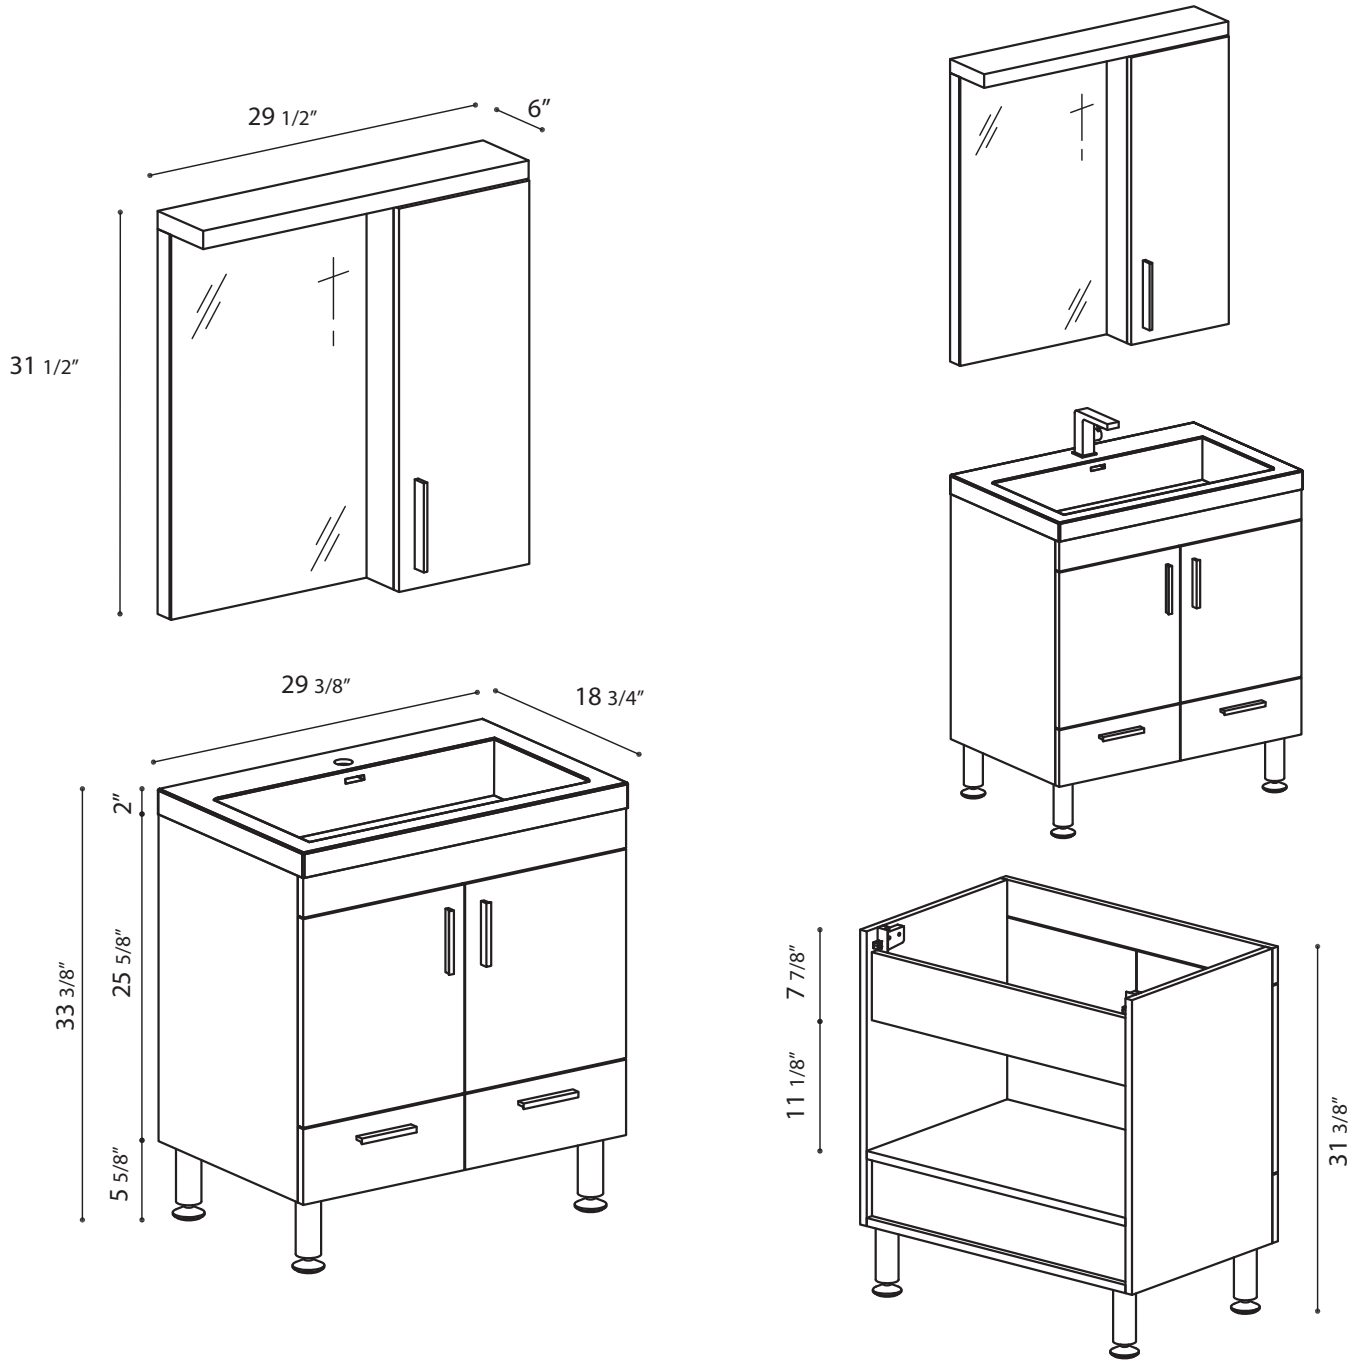

Ripley Collection AT-8085 30" Modern Bathroom Vanity

Base Box Dimensions W: 32" H: 28" D: 21" G.W: 80 lbs

Basin Box Dimensions W: 32" H: 8" D: 22" G.W: 40 lbs

Mirror Box Dimensions W: 34" H: 32" D: 8" G.W: 55 lbs