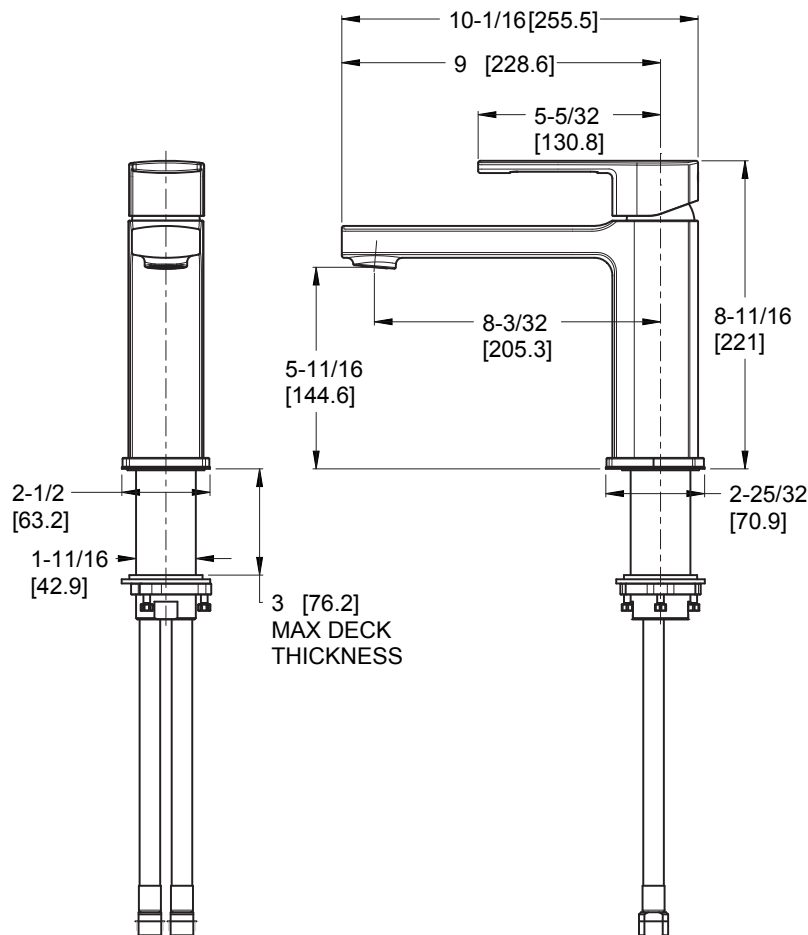

RT6-1DAB Finish(B)

RT6-1DAC Finish(C)

RT6-1DAK Finish(K)

Specifications

Features

- 1-Hole Installation
- No Additional Valves Required
- Pforever Seal Ceramic Disc Valve
- Pforever Warranty®

Code Compliance

Dimensions

Ø1 Min to Ø1-1/2 Max. Deck Hole Openings