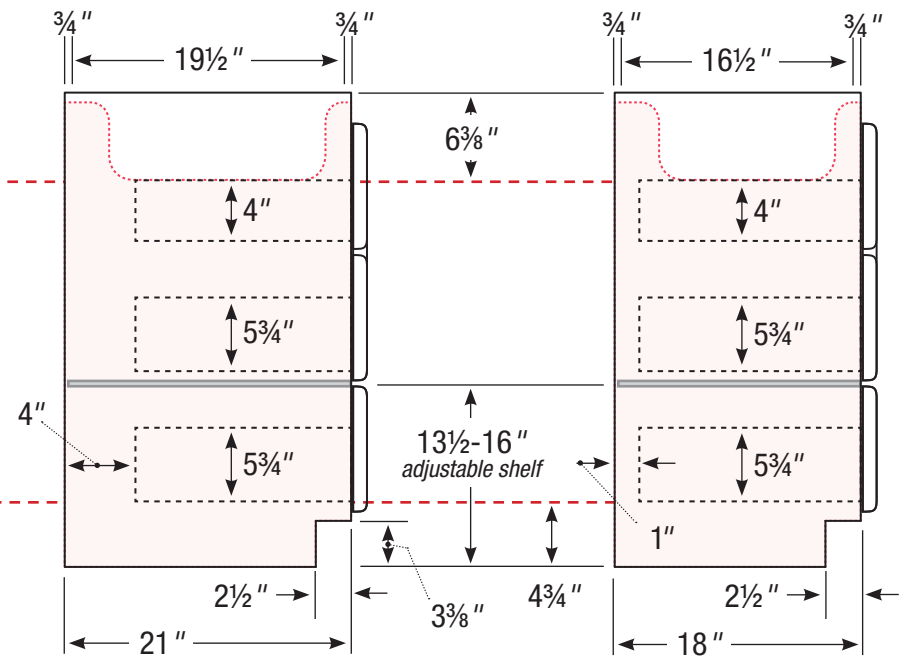

Basin placement range varies with brand and model. Shown is for Kohler 2210.

Internal Dividers ■■■■■■

48" Vanity

48" wide
34 1/2" tall
21" or 18" front-to-back

21" or 18" front-to-back option

Internal Dividers ■■■■■■