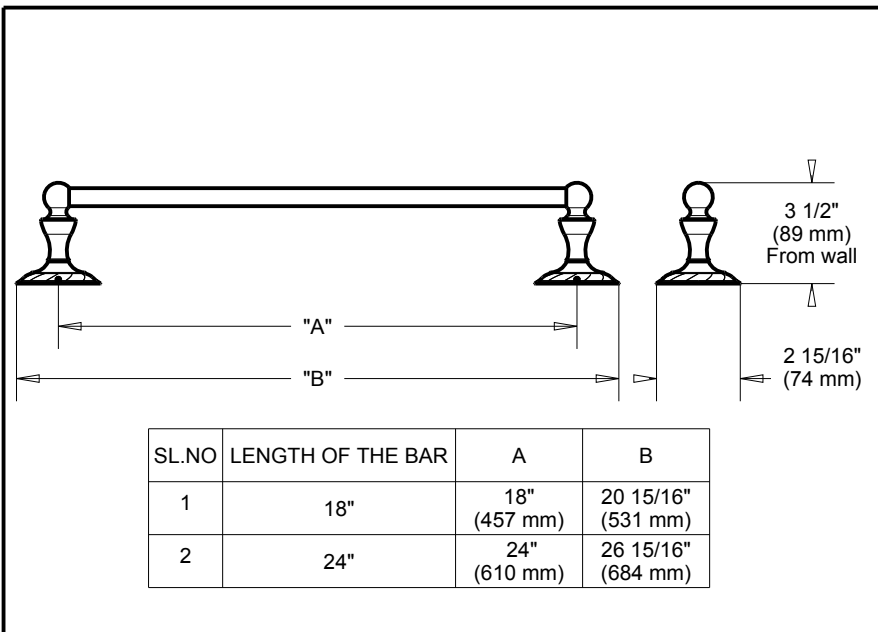

ACCESSORIES

- Pirouette™ Bath Collection
- Towel Bar

Submitted Model No.: _____

Specific Features: _____

STANDARD SPECIFICATIONS:

- Wood blocking is preferable behind all wall surfaces. If wood blocking is not available, the following fasteners are suggested: Tile/Masonry-Plastic or lead Anchors Plaster/drywall-Toggle bolts.
- Mounting hardware and mounting template included with product.