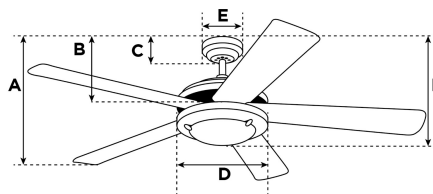

#### Specifications

Size .....	52"
Blades.....	ABS Blades (Silver)
Blade Pitch.....	13°
Approved Location .....	Indoor
Suggested Room Size.....	Large Room (up to 15x15)
Down Rod.....	3/4" x 4"
Installation.....	Down Rod Only
Max. Ceiling Angle.....	18°
Lead Wire .....	78"
Light Bulb Usage.....	Includes (2) Medium (E26) Base 8 Watt T7 LED Lamps
Control .....	Remote Control Included
Motor Finish.....	Brushed Chrome
Motor Material .....	DC Motor 125S
Reverse Airflow.....	Yes
Capacitor .....	N/A
Switch Housing Cap.....	Not Included

#### Warranty

Ceiling fans backed by our Limited Lifetime Warranty have a lifetime motor warranty and a 2-year warranty on all other parts.

A. Top of Canopy to Bottom of Blades .....	12"
B. Top of Canopy to Bottom of Switch House .....	9.5"
C. Top of Canopy to Bottom of Canopy .....	2.1"
D. Width of Motor Housing.....	7.9"
E. Width of Canopy.....	6"
F. Top of Canopy to Bottom of Glass .....	16.1"