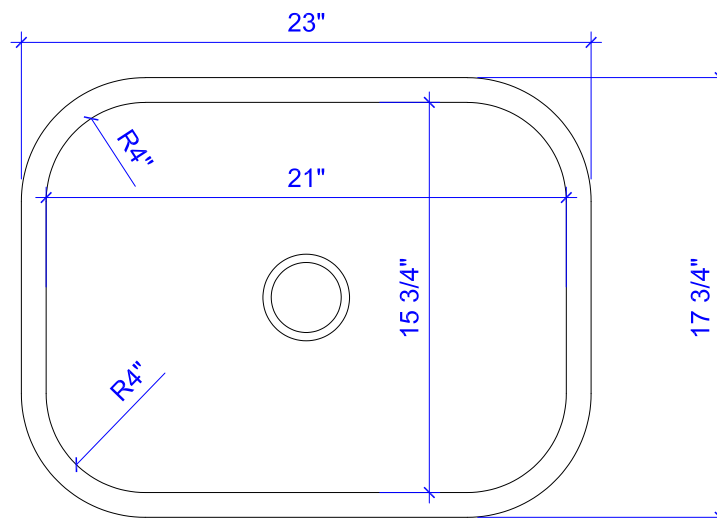

# Renoir Undermount Copper Sink

Model # [SK201-23AC](#)

23" x 17.25" x 8"

## Technical Specifications

- + Outer - 23" x 17.25" x 8"
- + Inner - 21" x 15.75" x 8"
- + Drain - Standard Kitchen Drain
- + Thickness - 16 Gauge

FRONT VIEW

TOP VIEW