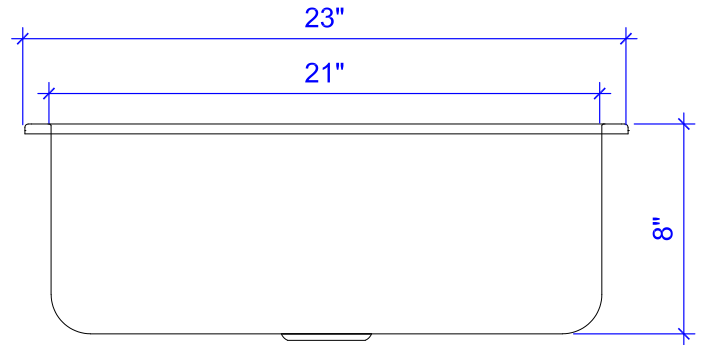

## Technical Specifications

- + Outer - 23" x 17.25" x 8"
- + Inner - 21" x 15.75" x 8"
- + Drain - Standard Kitchen Drain
- + Thickness - 16 Gauge

FRONT VIEW

TOP VIEW