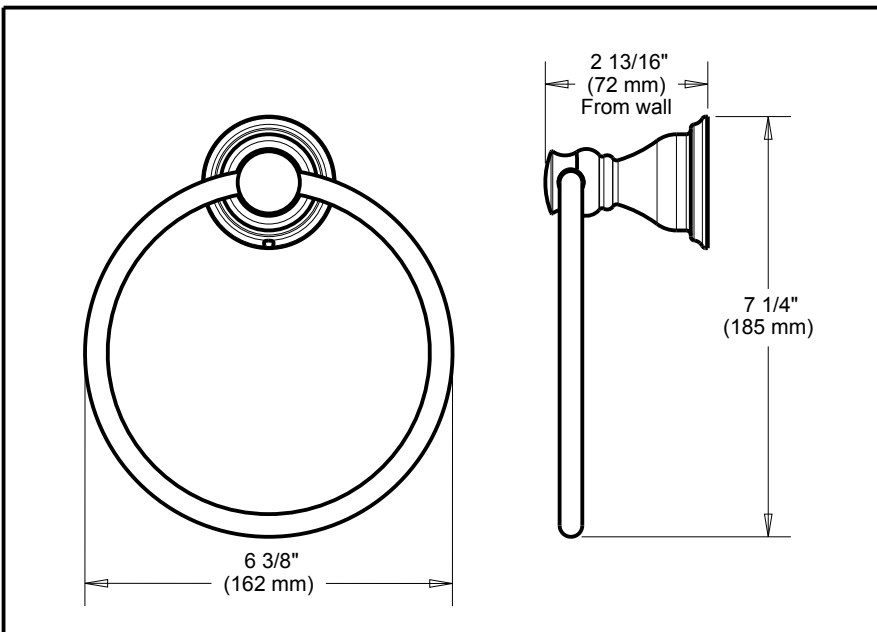

DELTA[®]

ACCESSORIES

- Aubrey™ Bath Collection
- Towel Ring

Submitted Model No.: _____

Specific Features: _____

STANDARD SPECIFICATIONS:

- Wood blocking is preferable behind all wall surfaces. If wood blocking is not available, the following fasteners are suggested: Tile/Masonry-Plastic or lead Anchors Plaster/drywall-Toggle bolts.
- Mounting hardware and mounting template included with product.