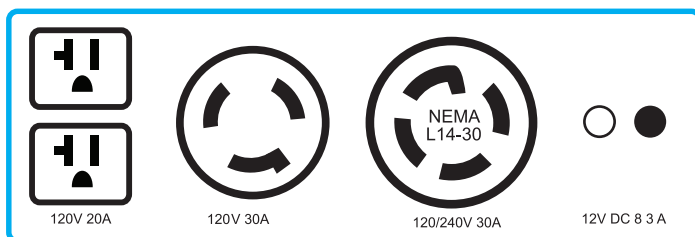

# 5000 RATED WATTS DIESEL GENERATOR

- 5000 WATT RATED
- 418cc SINGLE CYCLE AIR COOLED DIESEL ENGINE WITH ELECTRIC START
- SUPER QUIET NOISE LEVEL 69Db
- RUNS 11 HRS. @ 1/2 LOAD
- 4 GALLON FUEL CAPACITY
- PRODUCES 41.6 AMPS AT 120V, 20.8 AMPS AT 240V, 60HZ
- TWO 120V OUTLETS
- ONE 120V TWIST-LOCK OUTLET
- ONE 120V/240 TWIST-LOCK OUTLET
- ONE 12V DC OUTLET @ 8.3 AMPS
- VOLTAGE & HOUR METERS
- INCLUDES WHEEL KIT WITH MAINTENANCE FREE BATTERY & 2 ELECTRIC START KEYS

**2 YEAR WARRANTY**

**Model | PG7000D**

120V 20A

120V 30A

120/240V 30A

12V DC 8.3 A

Gross Weight (kg / lbs.)  
Net Weight (kg / lbs.)  
40'HQ Container Qty  
Generator Dimensions  
Box Dimensions  
UPC

375lbs.  
353lbs.  
110  
38" x 22.3" x 32.5"  
43.4" x 27" x 35.1"  
8 19699 01040 1