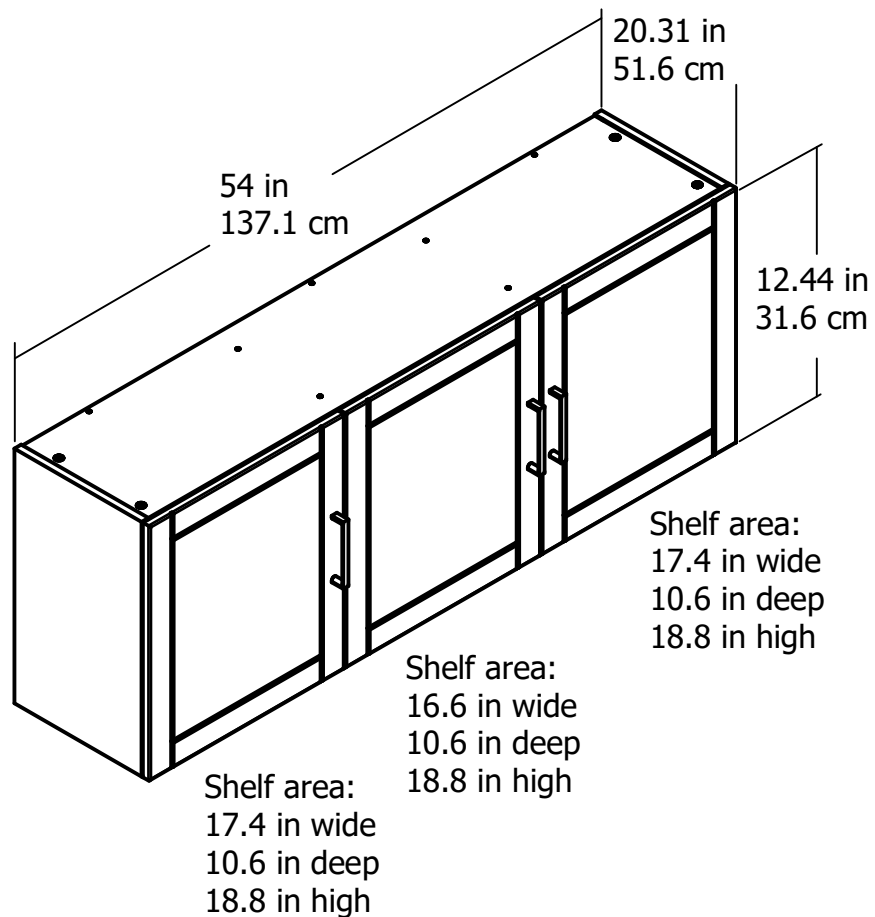

7924414COM - 54 in.Storage Cabinet

Finish: (414) Obsidian Black/(56) Black

Wood Breakdown: 98%
Total storage: 7.21 cubic feet

Overall Product Size:
20.3 in.H x 54 in.W x 12.4 in.D
51.6cmH x 137.1cmW x 31.6cmD

Unit Weight: 74 lbs. (33.6 kg)