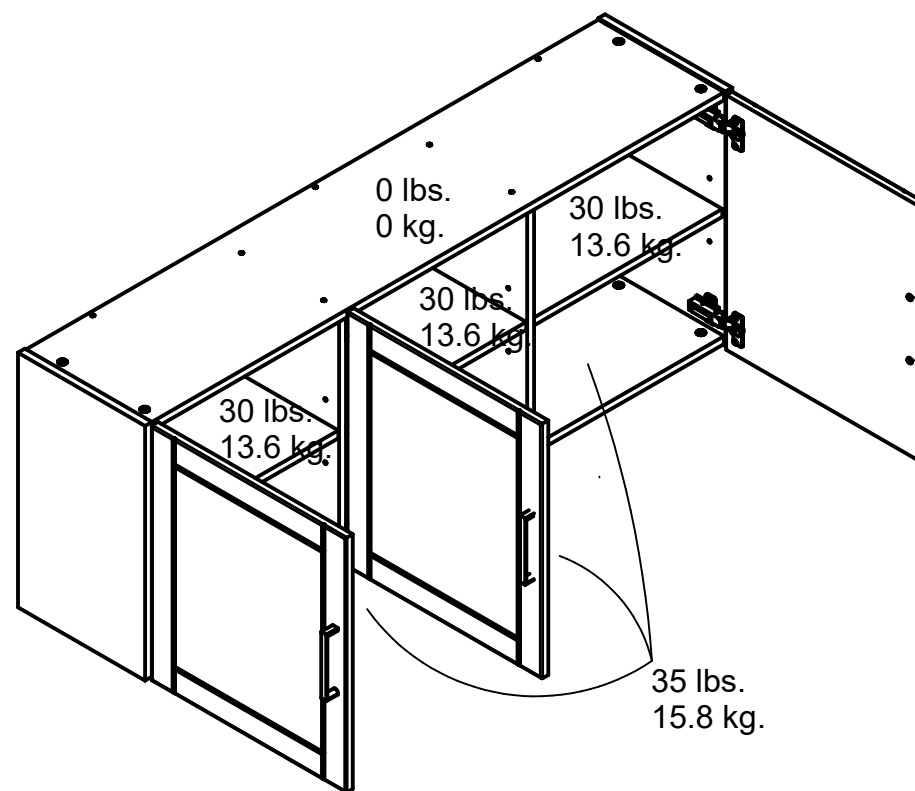

7924414COM - 54 in.Storage Cabinet

Finish: (414) Obsidian Black/(56) Black

Wood Breakdown: 98%
Total storage: 7.21 cubic feet

Overall Product Size:
20.3 in.H x 54 in.W x 12.4 in.D
51.6cmH x 137.1cmW x 31.6cmD

Unit Weight: 74 lbs. (33.6 kg)