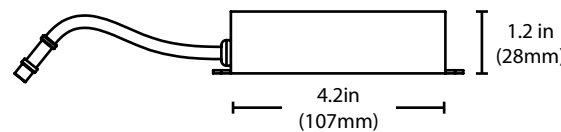

Construction

- Cast aluminum housing routes heat away from electrical components
- Edge Lit technology allows for extremely thin fixture depth
- Adjustable, spring loaded retention tabs ensure secure fixture retention

Optical System

- Precision engineered optical stack creates uniform light distribution that maximizes lumen output

Electrical

- Utilizes high performing LEDs with a greater than 90 CRI and an R9 greater than 50
- Off-board driver minimizes installation height and maximizes fixture life through improved thermal management
- Dimmable to less than 10% with compatible TRIAC dimmers
- Operating temperature of 0° to 120°F (-18°C to 49°C)
- Input voltage of 120VAC
- TM-21 Reported L70(6K) hours >36,000

Finish

- White powder coat finish standard
- Available in round or square configurations

Installation

- Adjustable, spring loaded retention tabs allow for easy installation with no need for a recessed housing
- Off-board driver/junction box includes four-port poke-in connectors and Romex connector
- Suitable for wet location
- For installations where power surge may be possible, NICOR recommends installing additional surge protection at the electrical distribution panel

Warranty

- 5-year limited system warranty standard
- Warranty does not cover product failure due to an overvoltage event (power surge)

Product Information	DLE4-10-120-3K-RD-WH	DLE4-10-120-3K-SQ-WH	DLE6-10-120-3K-RD-WH	DLE6-10-120-3K-SQ-WH
TM-21 Reported L70(10k) hours:	60,000 Hours	60,000 Hours	60,000 Hours	60,000 Hours
Input Voltage:	120VAC	120VAC	120VAC	120VAC
Power Draw:	10.8W	11.2W	15.3W	15.3W
Delivered Lumens:	470 Lm	591Lm	825Lm	878Lm
System Efficacy:	43.5 Lm/W	52.8 Lm/W	53.9 Lm/W	57.4 Lm/W
Correlated Color Temp:	3118K	2941K	3065K	2945K
Color Rendering Index:	96	93	96	93

DLE4 Ordering Information						Example: DLE4-10-120-3K-RD-WH
Series	Version	Voltage	CCT's	Trim Shape	Trim Color	
DLE4	10 (Version 1)	120	2K (2700 K)	RD (Round)	WH (white)	
			3K (3000 K)	SQ (Square)		
			4K (4000 K)			
			5K (5000 K)			

DLE6 Ordering Information						Example: DLE6-10-120-3K-RD-WH
Series	Version	Voltage	CCT's	Trim Shape	Trim Color	
DLE6	10 (Version 1)	120	2K (2700 K)	RD (Round)	WH (white)	
			3K (3000 K)	SQ (Square)		
			4K (4000 K)			
			5K (5000 K)