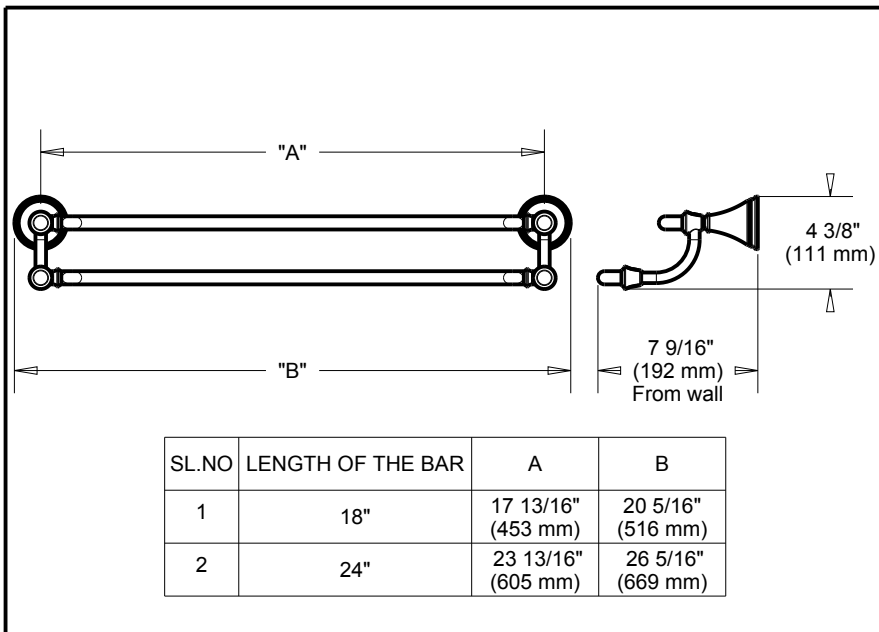

DELTA[®]

ACCESSORIES

- Cassidy™ Bath Collection
- Double Towel Bar

Submitted Model No.: _____

Specific Features: _____

STANDARD SPECIFICATIONS:

- Wood blocking is preferable behind all wall surfaces. If wood blocking is not available, the following fasteners are suggested: Tile/Masonry-Plastic or lead Anchors Plaster/drywall-Toggle bolts.
- Mounting hardware and mounting template included with product.