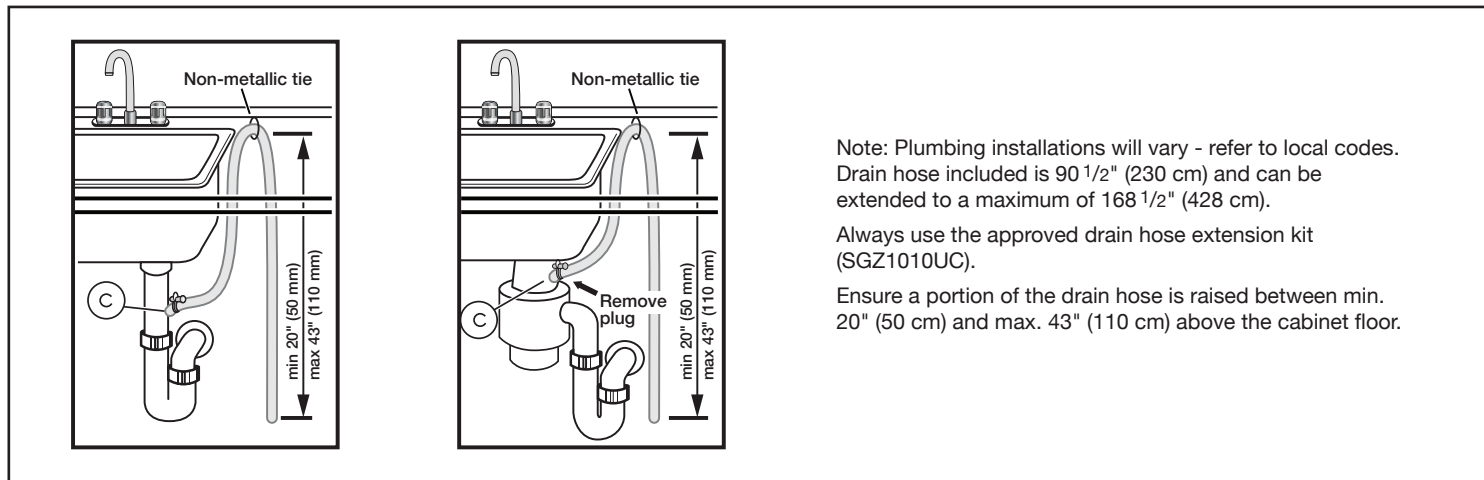

Notes: All height, width and depth dimensions are shown in inches. BSH reserves the absolute and unrestricted right to change product materials and specifications, at any time, without notice. Consult the product's installation instructions for final dimensional data and other details prior to making cutout.

24" Recessed Handle Dishwasher

100 Series – Stainless Steel SHEM3AY55N

BOSCH

Invented for life

Installation Details

Accessories: To purchase Bosch accessories, cleaners & parts please visit www.bosch-home.com/us/store or call 1-800-944-2904 (Mon to Fri 5 am to 6 pm PST, Sat 6 am to 3 pm PST).