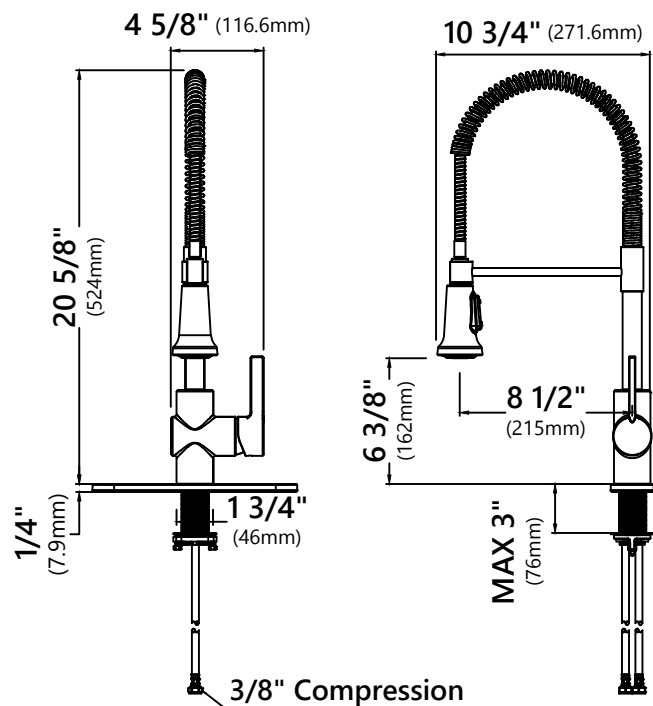

Accessories Included

- *Deck Plate
- Hex Wrench
- 2.2 gpm Flow Restrictor

Available Finishes

- Spot Free all-Brite™ Stainless Steel
- Brushed Gold
- Matte Black/Brushed Gold
- Matte Black/Black Stainless
- Antique Brass
- Spot Free Antique Champagne Bronze/Matte Black
- Spot Free Antique Champagne Bronze

CODES/STANDARDS:

Product Certification

cUPC (ASME A112.18.1/CSA B125.1)
NSF/ANSI Standard 61 and 372 certified by IAPMO
MASS, CEC, DOE, ADA

NOTE: Some Kitchen Faucets that do not have a pull out or pull down sprayer may be connected to a portable dishwasher. Pull out and pull down faucets should never be connected to portable dishwashers because potential pressure fluctuations during washing cycles cause hose ruptures or leaks.

Warranty

Kraus Limited Lifetime Warranty
see website for details www.kraususa.com

Kraus USA Customer Service

1.800.775.0703 | customerservice@kraususa.com

* Optional Deck Plate