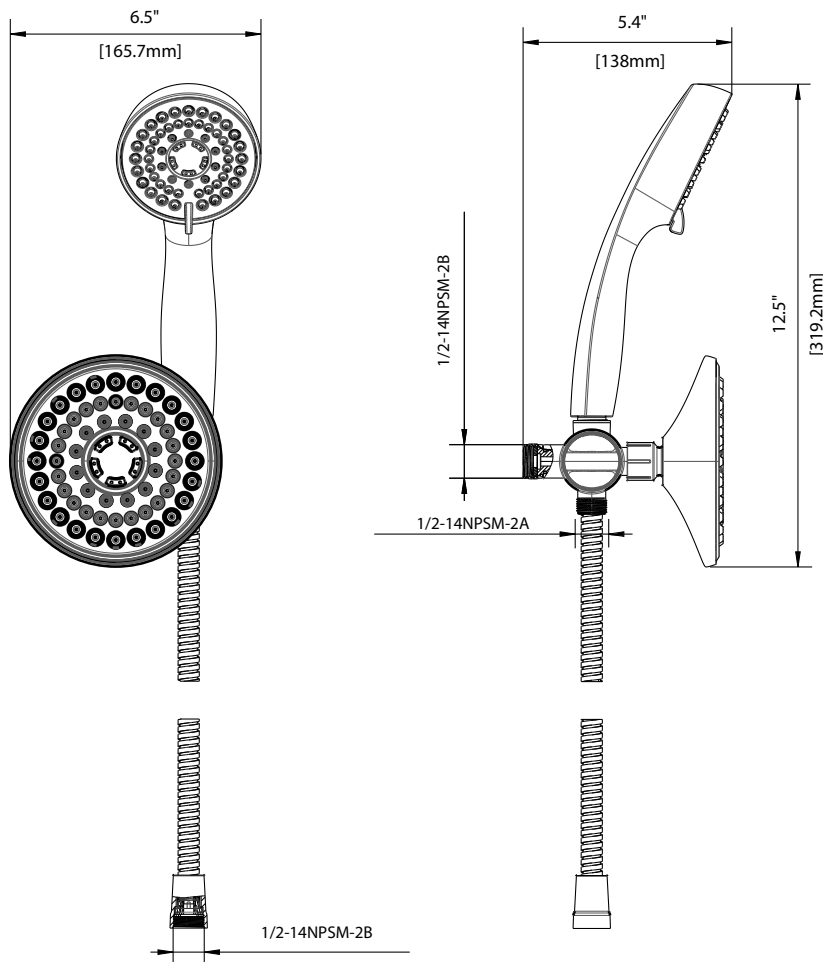

ABS 6 FUNCTION RAINCAN COMBO KIT

MODEL	SKU #	FINISH
HD58302-0301	305514640	Chrome
HD58302-0304	1003291328	Brushed Nickel PVD

FEATURES

- 1-FUNCTION SHOWERHEAD AND 6-FUNCTION HANDSHOWER COMBO KIT
- 1/2-14NPSM Connection
- 1.8 GPM Flow Rate
- Easy Installation

CODE COMPLIANCE

- ASME A112.18.1 / CSA B125.1
- EPA WaterSense Certified

WARRANTY

- Limited Lifetime Warranty

INSTALLATION DIMENSIONS

Glacier Bay reserves the right to make changes in specifications and materials and to change and discontinue models, both without notice or obligation. Dimensions are for reference only.