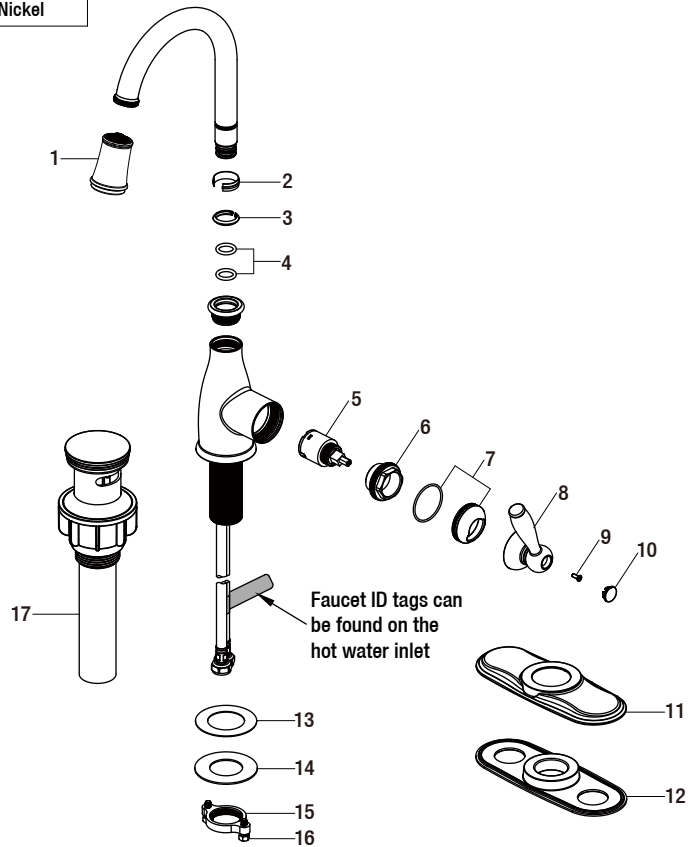

Replacement Parts List

Mandouri LED 4" 1-Handle Bath Faucet

MODEL	SKU #	FINISH
HD67816W-5004	302871345	Brushed Nickel

Many replacement parts can be purchased online or at your local store. Please use the table below to identify the part SKU number needed, go to HOMEDEPOT.COM, and check for online and store availability. If you can't find the part you are looking for, please call 1-855-HD-GLACIER.

Part	Description	Part #	Internet SKU #	Store SKU #
1	Aerator	RP3021804	206864759	
2	Wearable Ring	RP70077		
3	Clip	RP70106		
4	O-ring	RP60107		
5	Cartridge	RP20104		
6	Bonnet Nut	RP70613		
7	Cap & O-ring	RP8052404		
8	Handle	RP1356104		
9	Screw	RP50205		

Part	Description	Part #	Internet SKU #	Store SKU #
10	Index	RP1008904		
11	Deck Plate	RP8062904		
12	Gasket	RP80630		
13	Plastic Washer	RP64131		
14	Metal Washer	RP64188		
15	Nut	RP56086		
16	Screw	RP50004		
17	Press Pop-up Assembly	RP4017604		