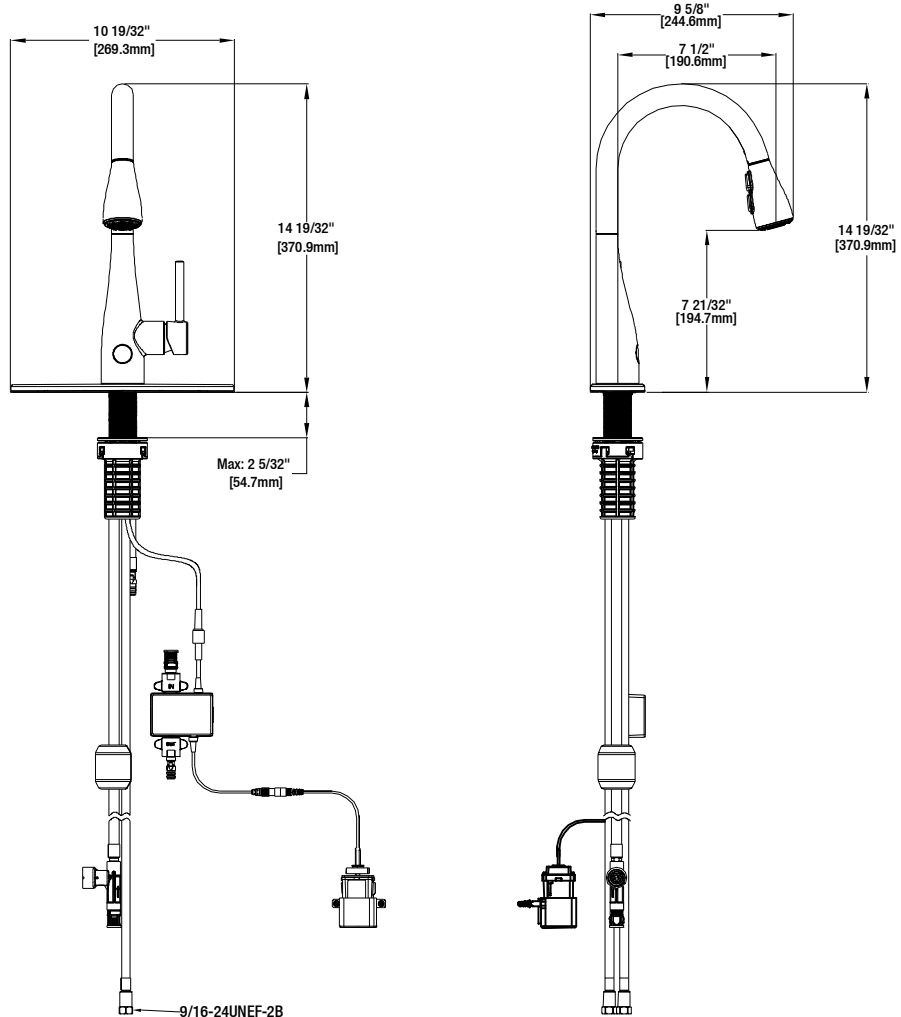

FEATURES

- Requires 1 or 3-Hole Sink with 8" On-Center
- Flexible Supply Lines with 3/8" Compression Fittings
- Max Flow Rate: 1.8 gpm (6.8 L/min) at 60 psi
- Max Countertop Thickness: 2 5/32"
- Spout Reach: 7 1/2"
- Spout Height: 14 19/32"
- Ceramic Valve for Lifetime Drip-Free Operation
- With Zinc Lever Handle
- With Hands-Free ON/OFF Technology
- With TurboSpray
- FastMount Installation

CODE COMPLIANCE

- IAPMO Certified: ASME A112.18.1/CSA B125.1
- NSF 61 Section 9
- NSF 372
- Calgreen Certified
- Meets AB 1953 Lead Standard
- ADA Compliant

WARRANTY

- Limited Lifetime Warranty

Nottely Touchless Single-Handle Pull-Down Kitchen Faucet

MODEL	SKU #	FINISH
HD67495-1001	305514647	Chrome
HD67495-1008D2	1003291327	Stainless Steel
HD67495-1027D	305514641	Bronze

INSTALLATION DIMENSIONS

Glacier Bay reserves the right to make changes in specifications and materials and to change and discontinue models, both without notice or obligation. Dimensions are for reference only.