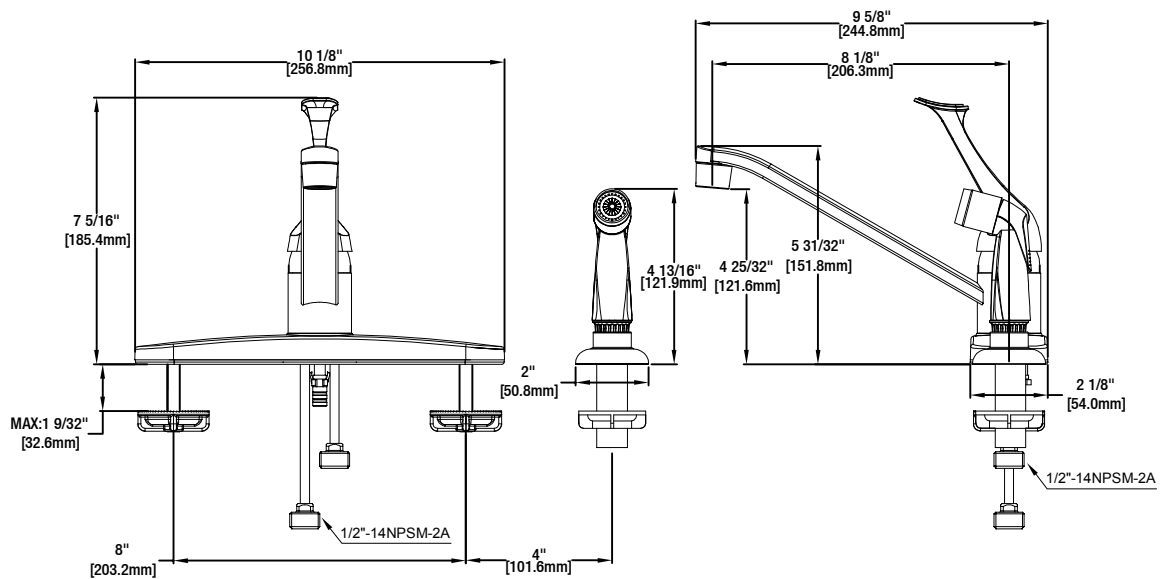

Specifications

Single-Handle White Side Sprayer Kitchen Faucet

MODEL	STORE SKU#	FINISH
67552-1101	662097	Polished Chrome
67552-1101	825226	Polished Chrome

FEATURES

- Requires 4-Hole Sink with 8" On-Center
- 1/2" IPS Connections
- Max Flow Rate: 1.8 gpm (6.8 L/min) at 60 psi
- Max Countertop Thickness: 1 9/32"
- Spout Reach: 8 1/8"
- Spout Height: 5 31/32"
- Wahserless Valve for Lifetime Drip-free Operation
- With ABS Sidesprayer
- With Zinc Lever Handle
- Exposed Aerator

INSTALLATION DIMENSIONS