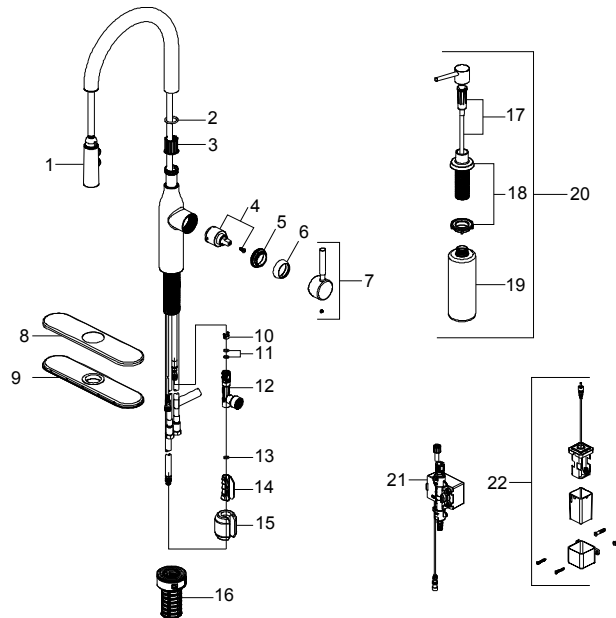

Pull-Down Kitchen Faucet

MODEL	SKU #	FINISH
HD67857-0008D2	305764851	Stainless Steel

Many replacement parts can be purchased online or at your local store. Please use the table below to identify the part SKU number needed, go to HOMEDEPOT.COM, and check for online and store availability. If you can't find the part you are looking for, please call 1-855-HD-GLACIER.

Part	Description	Part #	Internet SKU #	Store SKU #
1	Spray head and Hose	RP3840408D2		
2	O-ring	RP60006		
3	Wearable Ring	RP64092		
4	Cartridge & Screw	RP20094		
4.1	Cartridge	RP20044	301158214	
5	Bonnet nut	RP70533		
6	Cap	RP8002808D2		
7	Handle assembly	RP1363208D2		
8	Escutcheon	RP8066708D2		
9	Gasket	RP80675		
10	Block	RP70421		
11	O-ring	RP60002		

Part	Description	Part #	Internet SKU #	Store SKU #
12	Quick connect assembly	RP70663		
13	O-ring	RP60089		
14	Weight clip	RP70609		
15	Weight	RP70525		
16	FastMount™	RP56096		
17	Pump kit	RP46022		
18	Flange kit	RP4604108D2		
19	Soap bottle	RP46024		
20	Soap dispenser kit	RP4608208D2		
21	Sensor control box	RP70655		
22	Battery pack	RP70514		