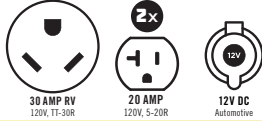

## 192cc CHAMPION OHV ENGINE

- 4 Stroke
- Single Cylinder
- Air Cooled
- Low Oil Shut-Off
- Wireless Remote, Electric and Recoil Start
- Cast Iron Sleeve for Durability

**RV READY**

### Key Features

- Fuel Tank – 1.6 Gallon (6 L)
- Oil Capacity – 0.6 qt. (0.6 L)
- Noise Level – 59dBA from 23 ft.
- Running Hours – 7.5 hrs at 25% Load
- Built-In Carrying Handles
- Mobility Kit – Foldaway “U” Shape Handle and Never Flat Tires for Easy Mobility
- Wireless Remote Start up to 80 ft. Away
- Push-to-Reset Circuit Breakers
- Economy Mode – Engine Automatically Idles Lower When Electrical Load is Reduced, Saving Fuel and Engine Wear
- Smart Charger For The Battery When Not In Use
- 12V DC Dual Port USB Adapter Included
- Comes Fully Assembled
- Battery Included
- EPA & CARB/50 State Certified