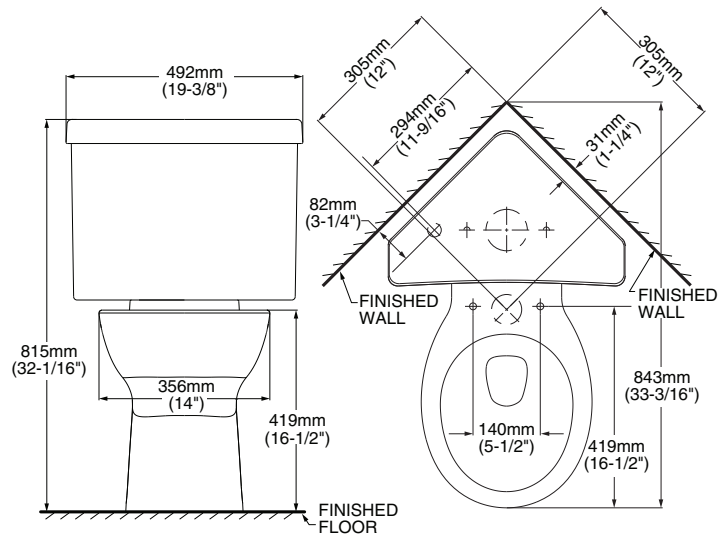

Compliance Certifications -

Meets or Exceeds the Following Specifications:

- ASME A112.19.2-2008/CSA B45.1-08 for Vitreous China Fixtures

To Be Specified:

- ☐ Color: ☐ White ☐ Bone ☐ Linen
- ☐ Seat: #5321.110 EverClean® Elongated Seat with Slow Close Snap-Off Hinges
- ☐ Supply with stop:

NOTES:

THIS TOILET IS DESIGNED TO ROUGH-IN AT A MINIMUM DIMENSION OF 305MM (12") FROM FINISHED WALL TO C/L OF OUTLET. SUPPLY NOT INCLUDED WITH FIXTURE AND MUST BE ORDERED SEPARATELY. * DIMENSION SHOWN FOR LOCATION OF SUPPLY IS SUGGESTED.

IMPORTANT: Dimensions of fixtures are nominal and may vary within the range of tolerances established by ANSI Standard A112.19.2. These measurements are subject to change or cancellation. No responsibility is assumed for use of superseded or voided pages.