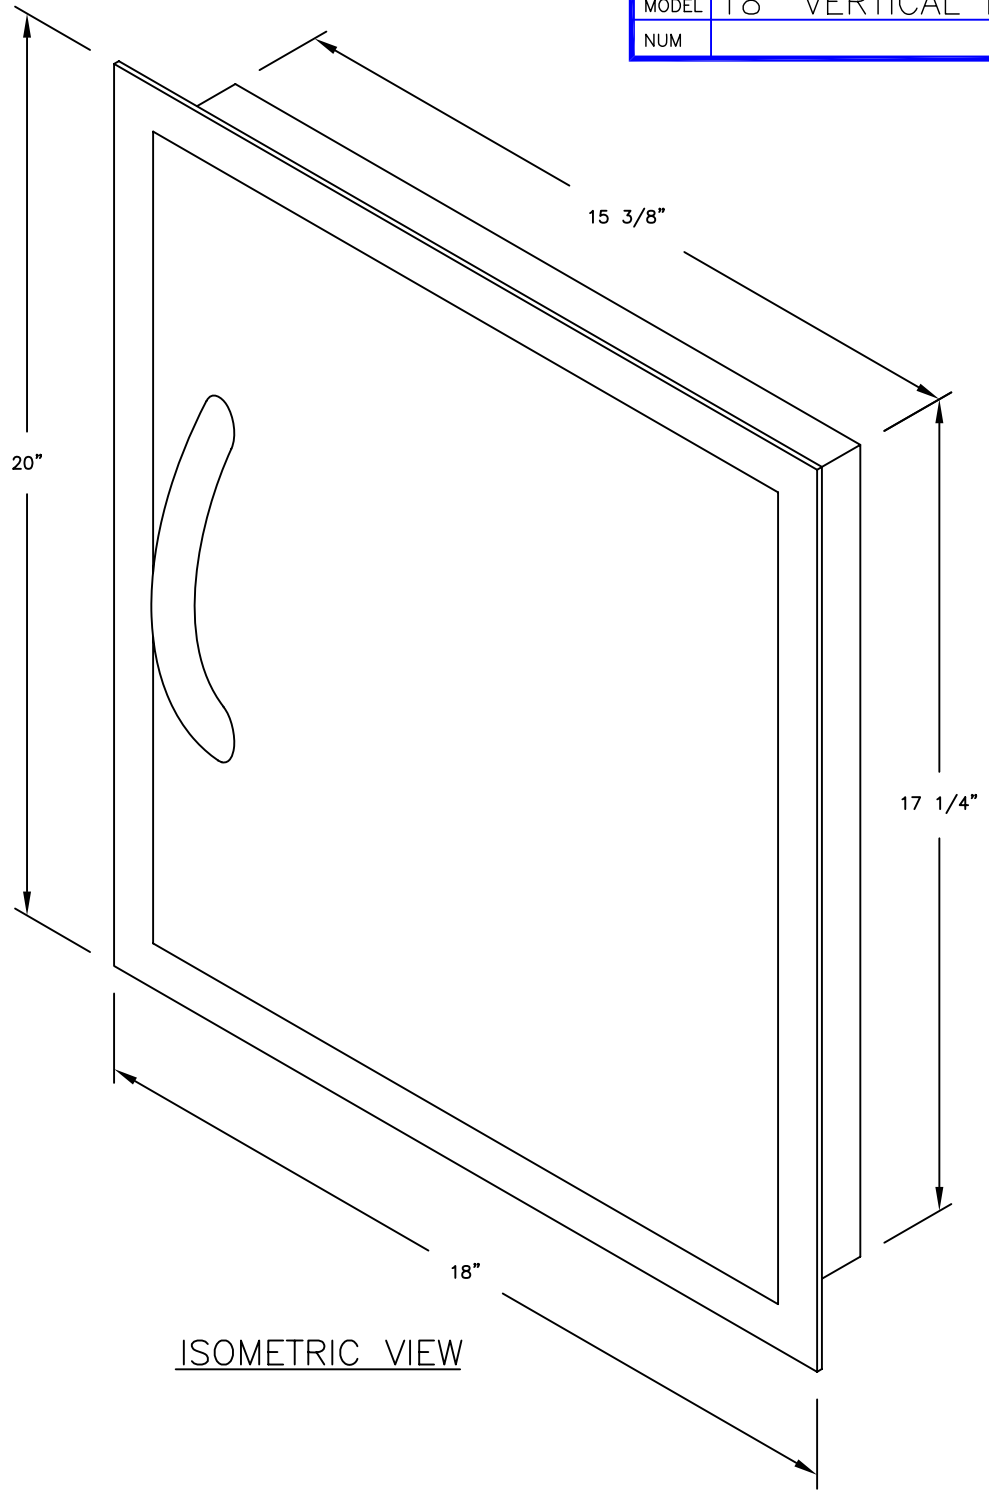

LINE	BARBECUE LINE
MODEL	18" VERTICAL DOOR
NUM	

ISOMETRIC VIEW

DOOR CUT OUT

SCALE: NTS

<p>TITLE</p> <p>2011 BARBECUE LINE DOORS & DRAWERS 18" VERTICAL DOOR</p>	
<p>DWG NO.</p> <p>BBQ09841P-18</p>	<p>DWG BY</p> <p>N. GALASSO</p>
<p>DATE</p> <p>12/29/10</p>	<p>REVISED</p>