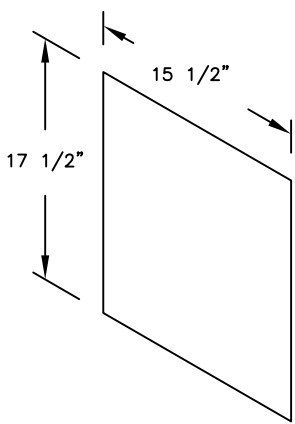

LINE	BARBECUE LINE
MODEL	18" VERTICAL DOOR
NUM	

ISOMETRIC VIEW

DOOR CUT OUT

SCALE: NTS

<p>TITLE</p> <p>2011 BARBECUE LINE DOORS & DRAWERS 18" VERTICAL DOOR</p>	
<p>DWG NO.</p> <p>BBQ09841P-18</p>	<p>DWG BY</p> <p>N. GALASSO</p>
<p>DATE</p> <p>12/29/10</p>	<p>REVISED</p>