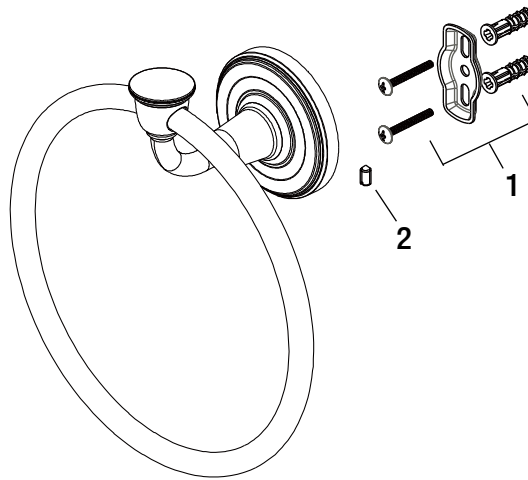

Replacement Parts List

Glacier Bay Warnick Series Towel Ring

MODEL	SKU #	FINISH
20015-0504	304136423	Brushed Nickel
20015-0527D	304136396	Bronze

Many replacement parts can be purchased online or at your local store. Please use the table below to identify the part SKU number needed, go to HOMEDEPOT.COM, and check for online and store availability. If you can't find the part you are looking for, please call 1-855-HD-GLACIER.

Part	Description	Part #	Internet SKU #	Store SKU #
1	Plastic Anchor	RP50072		
	Mounting Bracket			
	Wood Screw			
2	Set Screw	RP90110		