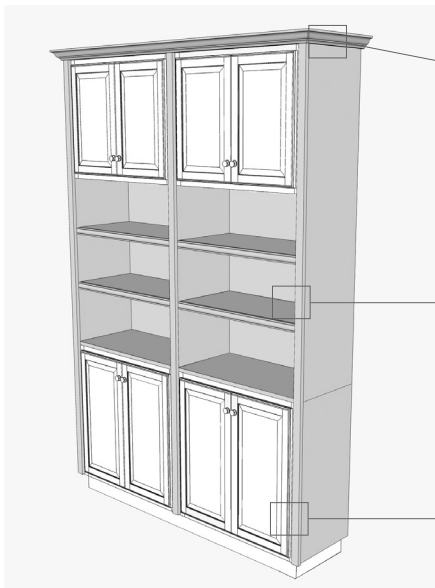

60" x 12"
Universal Panel

Square
Edge Molding

Span Open Spaces

Use Universal Panels to add affordable shelf space and accent storage in any room. Available in two sizes, they can be used in vertical or horizontal applications and combined with edge molding for a decorative accent.

Build Custom Features

Stacked Crown

Universal Panel with
Edge Molding

Universal Panel with
Edge Molding

Wall Flex Cabinet 30" x 18"

Microwave Shelf

Organizer Cubes

This cabinet comes with the shelves and dividers you need to configure it your way. Our flex cabinets have finished matched interiors.

Wall Flex Cabinet 18" x 30"

Open Shelves

Organizer Cubes

The vertical cabinet matches the height of our 30" wall cabinets. Arrange the included shelves and dividers any way you want.

Decorative Island Panel Kit