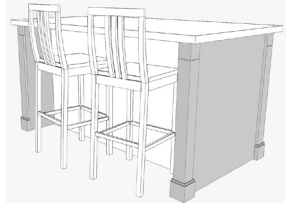

Wall Flex Cabinet 18" x 30"

Open Shelves

Organizer Cubes

The vertical cabinet matches the height of our 30" wall cabinets. Arrange the included shelves and dividers any way you want.

Decorative Island Panel Kit

Island with Seating

Base Depth Island

A great way to maximize storage or work space, island panels are a fast and easy way to build an island or a peninsula.

Finished Cabinetry Product Listing

Fully Assembled and Ready to Install