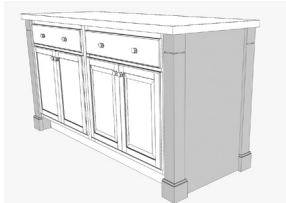

Base Depth Island