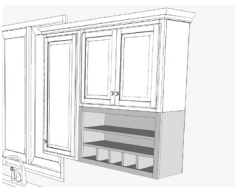

Build Custom Features

Stacked Crown

Universal Panel with
Edge Molding

Universal Panel with
Edge Molding

Wall Flex Cabinet 30" x 18"

Microwave Shelf

Organizer Cubes

This cabinet comes with the shelves and dividers you need to configure it your way. Our flex cabinets have finished matched interiors.

Wall Flex Cabinet 18" x 30"

Open Shelves

Organizer Cubes

The vertical cabinet matches the height of our 30" wall cabinets. Arrange the included shelves and dividers any way you want.

Decorative Island Panel Kit