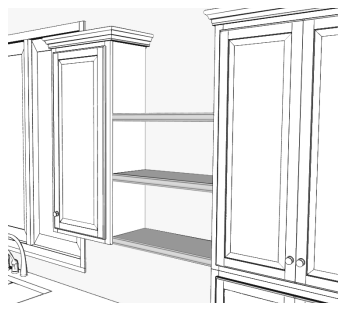

Add Custom Touches

With our Express Options® expanded product offering, there are plenty of ways to personalize your space.

Universal Panels and Molding

48" x 11-1/4"
Universal Panel

Decorative Edge
Molding

60" x 12"
Universal Panel

Square
Edge Molding

Span Open Spaces

Use Universal Panels to add affordable shelf space and accent storage in any room. Available in two sizes, they can be used in vertical or horizontal applications and combined with edge molding for a decorative accent.

Wall Flex Cabinet 18" x 30"

Open Shelves

Organizer Cubes

The vertical cabinet matches the height of our 30" wall cabinets. Arrange the included shelves and dividers any way you want.

Decorative Island Panel Kit