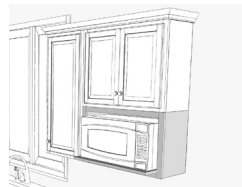

Build Custom Features

Stacked Crown

Universal Panel with
Edge Molding

Universal Panel with
Edge Molding

Wall Flex Cabinet 30" x 18"

Microwave Shelf

Organizer Cubes

This cabinet comes with the shelves and dividers you need to configure it your way. Our flex cabinets have finished matched interiors.

Wall Flex Cabinet 18" x 30"

Open Shelves

Organizer Cubes

The vertical cabinet matches the height of our 30" wall cabinets. Arrange the included shelves and dividers any way you want.

Decorative Island Panel Kit