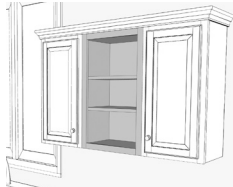

60" x 12"
Universal Panel

Square
Edge Molding

Span Open Spaces

Use Universal Panels to add affordable shelf space and accent storage in any room. Available in two sizes, they can be used in vertical or horizontal applications and combined with edge molding for a decorative accent.

Build Custom Features

Stacked Crown

Universal Panel with
Edge Molding

Universal Panel with
Edge Molding

Wall Flex Cabinet 30" x 18"

Microwave Shelf

Organizer Cubes

This cabinet comes with the shelves and dividers you need to configure it your way. Our flex cabinets have finished matched interiors.

Wall Flex Cabinet 18" x 30"

Open Shelves

Organizer Cubes

The vertical cabinet matches the height of our 30" wall cabinets. Arrange the included shelves and dividers any way you want.

Decorative Island Panel Kit