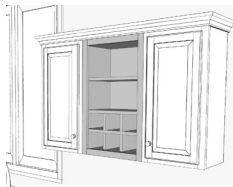

60" x 12"
Universal Panel

Square
Edge Molding

Span Open Spaces

Use Universal Panels to add affordable shelf space and accent storage in any room. Available in two sizes, they can be used in vertical or horizontal applications and combined with edge molding for a decorative accent.

Build Custom Features

Stacked Crown

Universal Panel with
Edge Molding

Universal Panel with
Edge Molding

Wall Flex Cabinet 30" x 18"

Microwave Shelf

Organizer Cubes

This cabinet comes with the shelves and dividers you need to configure it your way. Our flex cabinets have finished matched interiors.

Wall Flex Cabinet 18" x 30"

Open Shelves

Organizer Cubes

The vertical cabinet matches the height of our 30" wall cabinets. Arrange the included shelves and dividers any way you want.

Decorative Island Panel Kit