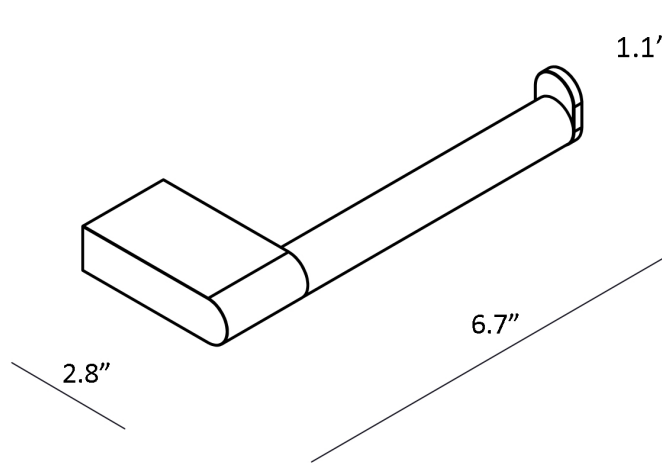

Features

- Bathroom accessory set
- Polished Chrome Finish
- Solid Brass Base
- Includes Mounting Hardware

Ice WSBC 29090A CR

SKU# | Option:

- Ice WSBC 29007 CR | Double Hook
- Ice WSBC 29010 CR | 17.7" L x 2.8" W x 0.7" H Towel Bar
- Ice WSBC 29004 CR | 6.7" L x 2.8" W x 1.1" H Toilet Paper Holder

Product Specs Sheets

0.75"

1.6"

2.8"

Collection
Ice

Model |
Ice WSBC 29007

Dimensions Metric

1 inch = 2.54 cm
1 inch = 25.4 mm

Dimensions Metric
1 inch = 2.54 cm
1 inch = 25.4 mm

WS[®]
BATH
COLLECTIONS

1051 Lea Drive - Collegeville, PA 19426
Tel. 215 513 9400 - Fax 610 831 0215
www.ws bathcollections.com - info@ws bathcollections.com

Product Specs Sheets

Collection
Keg

Model |
Keg WSBC 4; 226

Dimensions Metric
1 inch = 2.54 cm
1 inch = 25.4 mm

WS[®]
BATH
COLLECTIONS

1051 Lea Drive - Collegeville, PA 19426
Tel. 215 513 9400 - Fax 610 831 0215
www.ws bathcollections.com - info@ws bathcollections.com