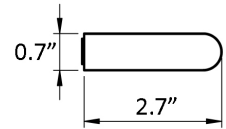

Product Specs Sheets

Collection
Keg

Model |
Keg WSBC 4; 232

Dimensions Metric
1 inch = 2.54 cm
1 inch = 25.4 mm

WS®
BATH
COLLECTIONS

1051 Lea Drive - Collegeville, PA 19426
Tel. 215 513 9400 - Fax 610 831 0215
www.ws bathcollections.com - info@ws bathcollections.com