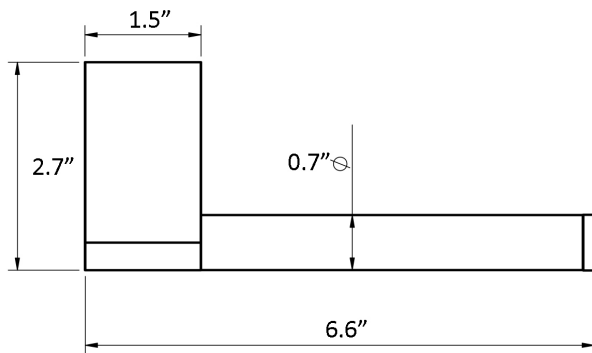

Features

- Bathroom accessory set
- Polished Chrome Finish
- Solid Brass Base
- Includes Mounting Hardware

Ice WSBC 29090A CR

SKU# | Option:

- Ice WSBC 29007 CR | Double Hook
- Ice WSBC 29010 CR | 17.7" L x 2.8" W x 0.7" H Towel Bar
- Ice WSBC 29004 CR | 6.7" L x 2.8" W x 1.1" H Toilet Paper Holder

Product Specs Sheets

0.75"

1.6"

2.8"

Collection
Ice

Model |
Ice WSBC 29007

Dimensions Metric

1 inch = 2.54 cm
1 inch = 25.4 mm

Dimensions Metric
1 inch = 2.54 cm
1 inch = 25.4 mm

WS[®]
BATH
COLLECTIONS

1051 Lea Drive - Collegeville, PA 19426
Tel. 215 513 9400 - Fax 610 831 0215
www.ws bathcollections.com - info@ws bathcollections.com

Product Specs Sheets

Collection
Keg

Model |
Keg WSBC 4; 226

Dimensions Metric
1 inch = 2.54 cm
1 inch = 25.4 mm

WS[®]
BATH
COLLECTIONS

1051 Lea Drive - Collegeville, PA 19426
Tel. 215 513 9400 - Fax 610 831 0215
www.ws bathcollections.com - info@ws bathcollections.com