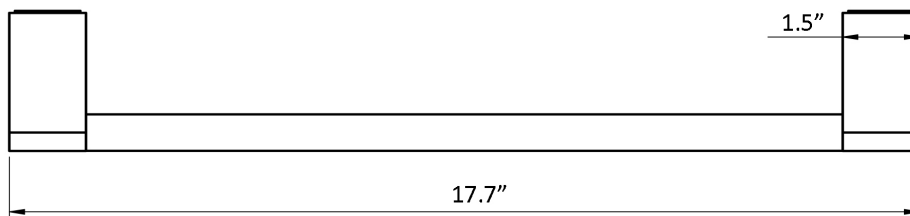

Product Specs Sheets

Collection
Keg

Model |
Keg WSBC 4; 232

Dimensions Metric
1 inch = 2.54 cm
1 inch = 25.4 mm

WS®
BATH
COLLECTIONS

1051 Lea Drive - Collegeville, PA 19426
Tel. 215 513 9400 - Fax 610 831 0215
www.ws bathcollections.com - info@ws bathcollections.com