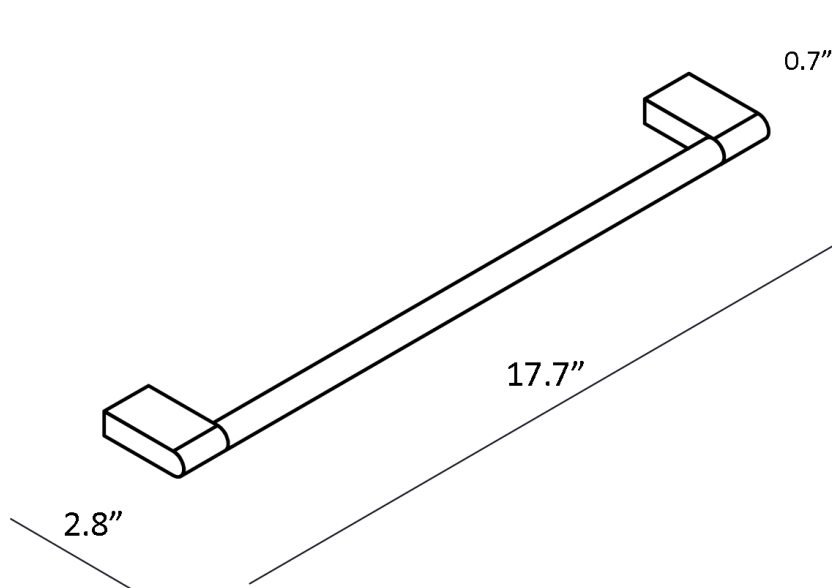

Product Specs Sheets

Collection
Keg

Model |
Keg WSBC 4; 232

Dimensions Metric
1 inch = 2.54 cm
1 inch = 25.4 mm

WS®
BATH
COLLECTIONS

1051 Lea Drive - Collegeville, PA 19426
Tel. 215 513 9400 - Fax 610 831 0215
www.ws bathcollections.com - info@ws bathcollections.com