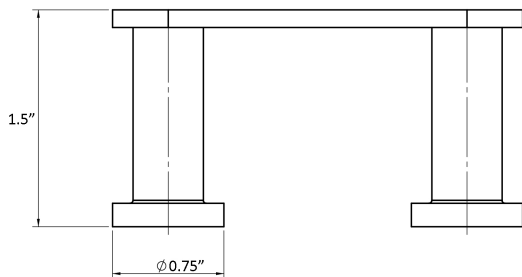

Features

- Bathroom accessory set
- Polished Chrome Finish
- Solid Brass Base
- Includes Mounting Hardware

Ice WSBC 29090A CR

SKU# | Option:

- Ice WSBC 29007 CR | Double Hook
- Ice WSBC 29010 CR | 17.7" L x 2.8" W x 0.7" H Towel Bar
- Ice WSBC 29004 CR | 6.7" L x 2.8" W x 1.1" H Toilet Paper Holder

Finishes

|||| CR Polished Chrome

<p>Collection Ice</p>	<p>Model Ice WSBC 29090A</p>	<p>Dimensions Metric <i>1 inch = 2.54 cm</i> <i>1 inch = 25.4 mm</i></p>	 <p>1051 Lea Drive - Collegeville, PA 19426 Tel. 215 513 9400 - Fax 610 831 0215 www.ws bathcollections.com - info@ws bathcollectins.com</p>
----------------------------------	---	--	---

Product Specs Sheets

0.75"

1.6"

2.8"

Collection
Ice

Model |
Ice WSBC 29007

Dimensions Metric

1 inch = 2.54 cm
1 inch = 25.4 mm

Product Specs Sheets

Collection
Keg

Model |
Keg WSBC 4; 226

Dimensions Metric
1 inch = 2.54 cm
1 inch = 25.4 mm

WS[®]
BATH
COLLECTIONS

1051 Lea Drive - Collegeville, PA 19426
Tel. 215 513 9400 - Fax 610 831 0215
www.ws bathcollections.com - info@ws bathcollections.com