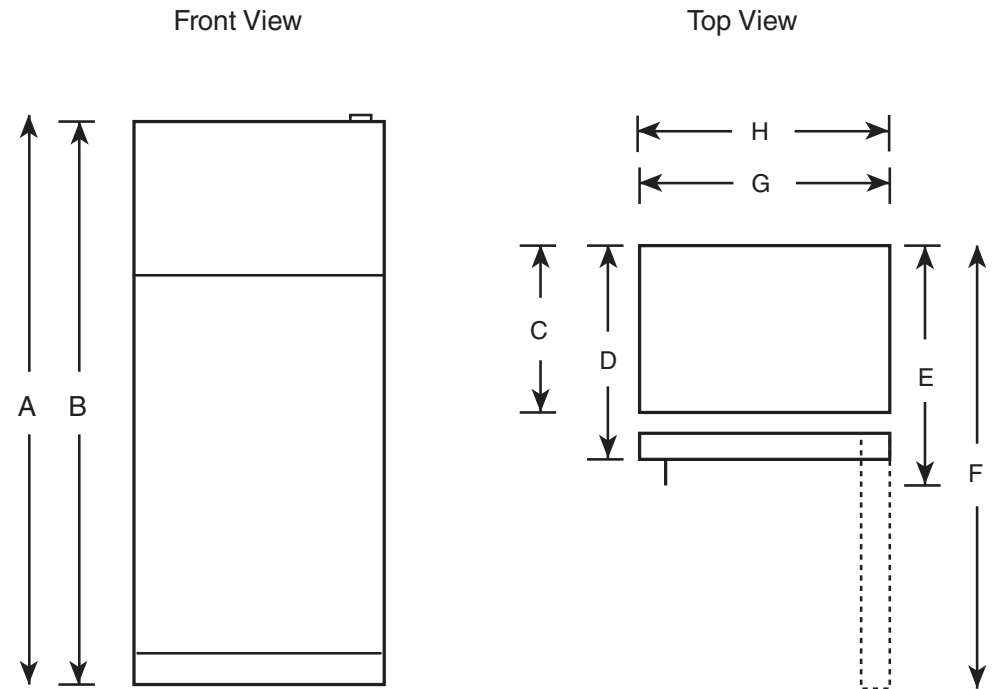

GTE18ETH

GE® ENERGY STAR® 18.2 Cu. Ft. Top-Freezer Refrigerator

Dimensions and Installation Information (in inches)

Overall Dimensions	Height to top of hinge (in.) A	66-5/8
	Height to top of case (in.) B	65-7/8
	Case depth without door (in.) C	28-3/8
	Case depth less door handle (in.) D	32-1/8
	Case depth with door handle (in.) E	34-1/4
	Depth with fresh food door open 90° (in.) F	60
	Width (in.) G	29-1/2
	Width with door open 90° inc. door handle (in.) H	32
Air Clearances	Each side (in.)	1/8
	Top (in.)	1
	Back (in.)	2

Features and Benefits

- Upfront temperature controls - Easy-to-use controls regulate both fresh food and freezer sections
- Adjustable glass and wire shelves - Flexible shelving options can be arranged to handle all your foods
- Equipped for optional icemaker - Easily accommodates the installation of an icemaker
- Spillproof freezer floor - Seamless design of the freezer floor wipes up easily for quick cleanup
- Clear drawers - Transparent drawers make finding your favorite items quick and easy
- Gallon door storage - Larger items are easily accommodated in the door
- Wire freezer shelf - Provides additional storage for frozen foods
- Model GTE18ETHWW - White
- Model GTE18ETHBB - Black