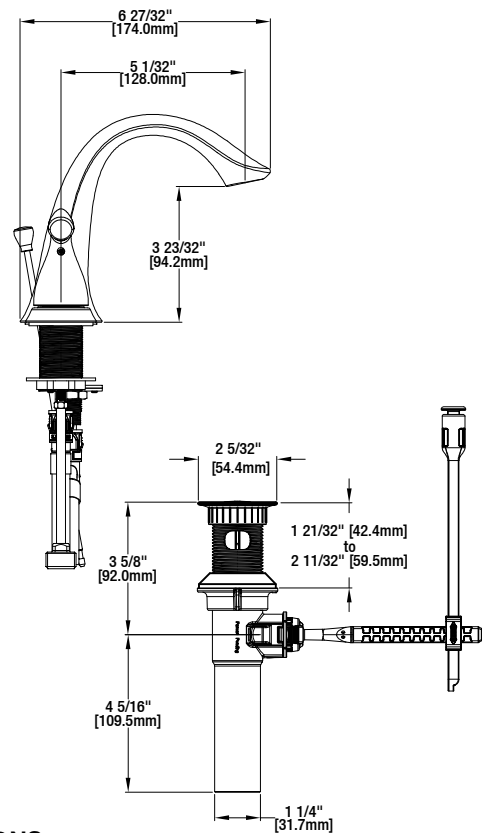

WARRANTY

- Limited Lifetime Warranty

INSTALLATION DIMENSIONS

Glacier Bay reserves the right to make changes in specifications and materials and to change and discontinue models, both without notice or obligation. Dimensions are for reference only.