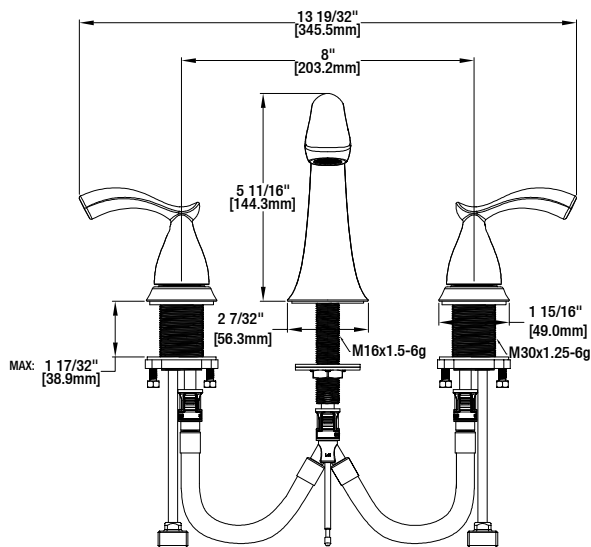

WARRANTY

- Limited Lifetime Warranty

INSTALLATION DIMENSIONS

Glacier Bay reserves the right to make changes in specifications and materials and to change and discontinue models, both without notice or obligation. Dimensions are for reference only.