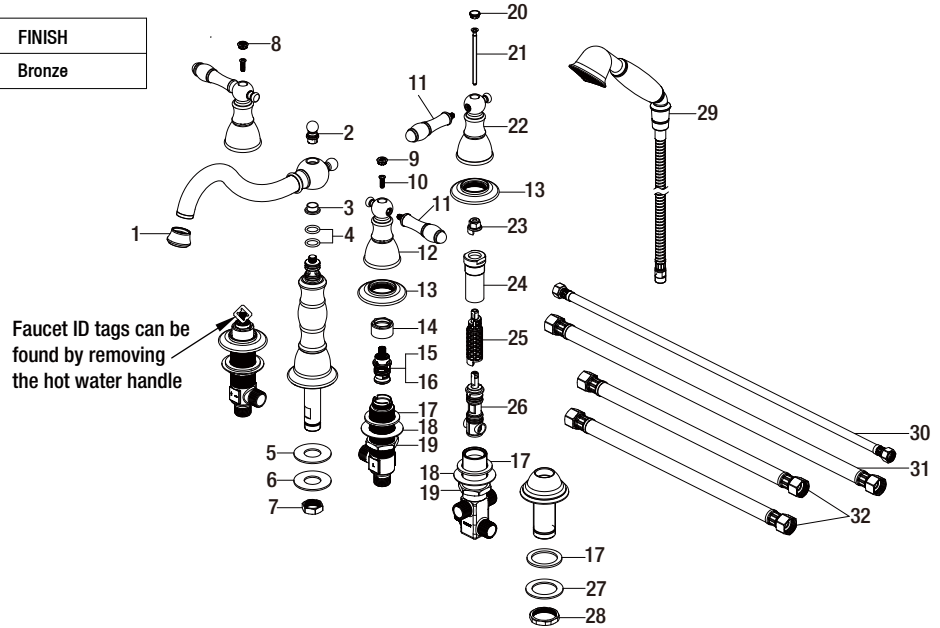

Replacement Parts List

Lyndhurst 2-Handle Roman Tub Faucet with Handheld Shower in Oil Rubbed Bronze

MODEL	Internet SKU #	FINISH
HD883X-0027D	301298776	Bronze