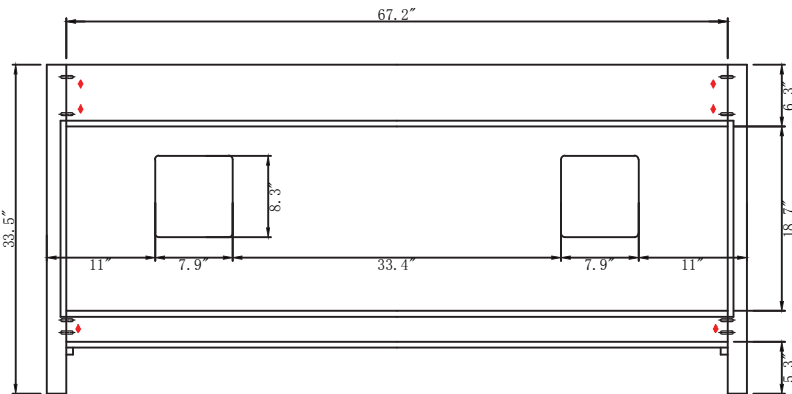

TOP

SIDE

BACK

SPECIFICATIONS

www.virtuusa.com

SKU: MD-2072

REV1.13.18

NOTES