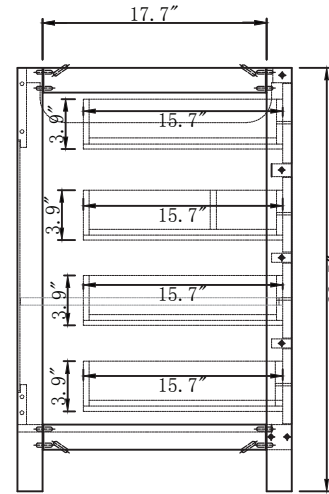

TOP

SIDE

BACK

SPECIFICATIONS

www.virtuusa.com

SKU: MD-2072

REV1.13.18

NOTES