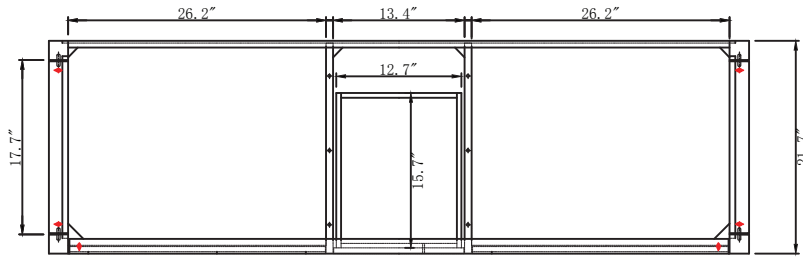

TOP

SIDE

BACK

SPECIFICATIONS

www.virtuusa.com

SKU: MD-2072

REV1.13.18

NOTES