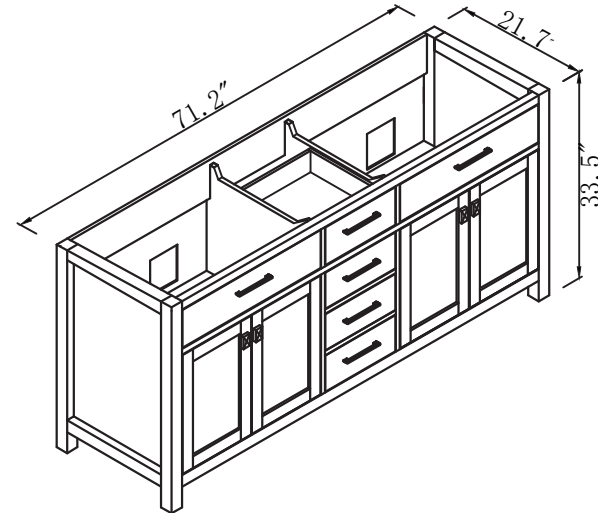

TOP

SIDE

BACK

SPECIFICATIONS

www.virtuusa.com

SKU: MD-2072

REV1.13.18

NOTES