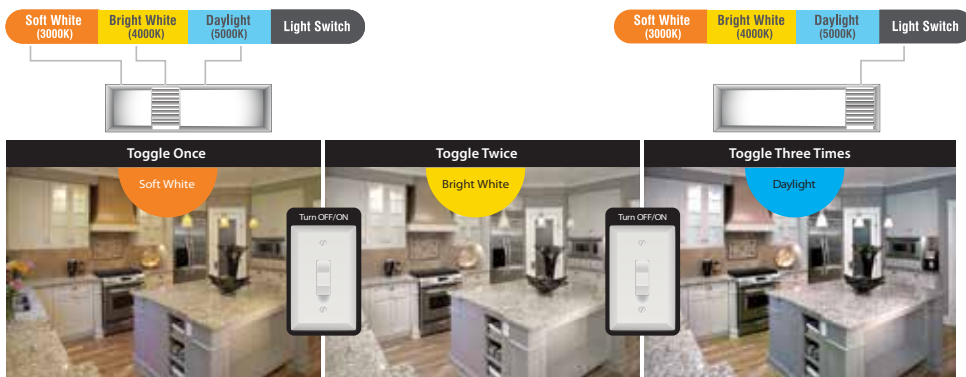

LED

SPECIFICATIONS

Ideal For

Downlight Applications

Features

- Selectable Color Temperatures (Soft White, Bright White, or Daylight)
- Dimmable
- UL/CUL Listed
- FCC Compliant
- 5 Year Warranty

Benefits

- Easily Select Soft White, Bright White or Daylight with a Flip of a Switch. Preset or Adjust After Install.
- Fits Most 4" Recessed Cans and J-Boxes

Select light color temperature two ways
(Switch located on the back of fixture)

Specifications

Item Number	Input Power (Watts)	Input Line Voltage	Life Hours
74204/HD	8	120	50,000
Lumens	Lumen Efficiency (LPW)	Housing	
500	62	Fits 4" Housing or Standard J-Box	