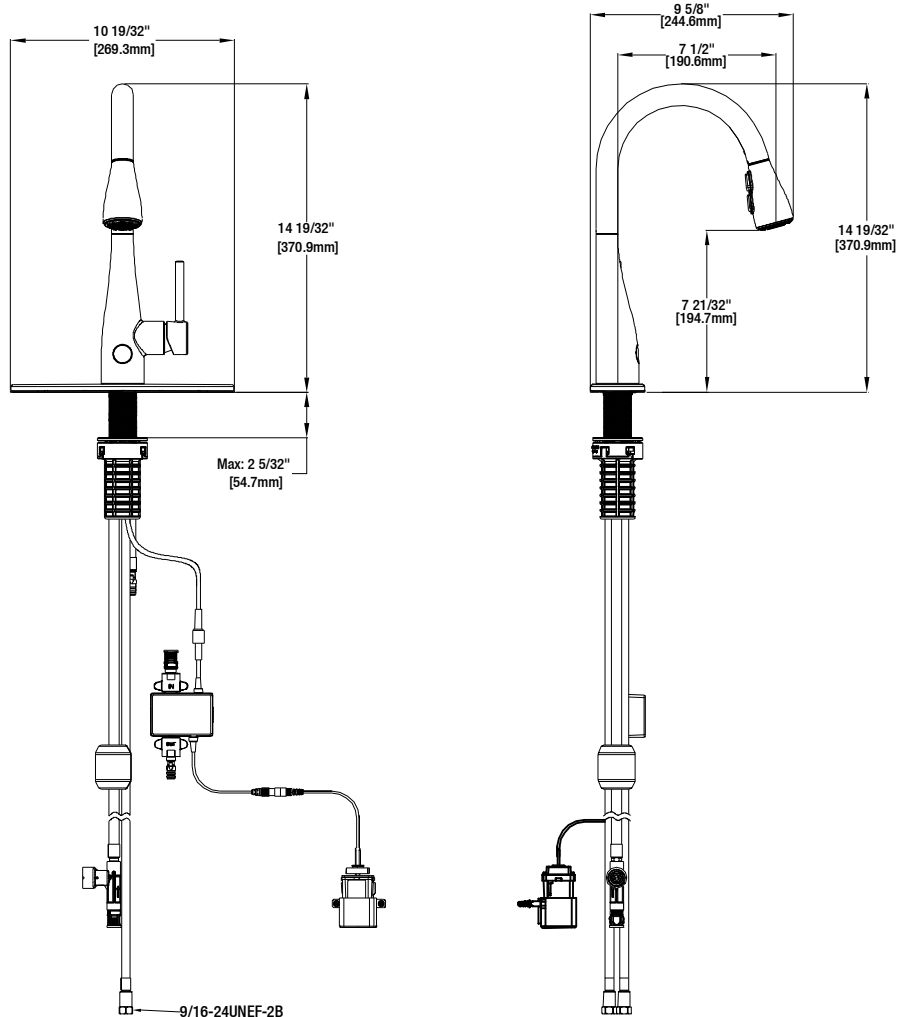

FEATURES

- Requires 1 or 3-Hole Sink with 8" On-Center
- Flexible Supply Lines with 3/8" Compression Fittings
- Max Flow Rate: 1.8 gpm (6.8 L/min) at 60 psi
- Max Countertop Thickness: 2 5/32"
- Spout Reach: 7 1/2"
- Spout Height: 14 19/32"
- Ceramic Valve for Lifetime Drip-Free Operation
- With Zinc Lever Handle
- With Hands-Free ON/OFF Technology
- With TurboSpray
- FastMount Installation

Nottely Touchless Single-Handle Pull-Down Kitchen Faucet

MODEL	SKU #	FINISH
HD67495-1001	305514647	Chrome
HD67495-1008D2	305188336	Stainless Steel
HD67495-1027D	305514641	Bronze

INSTALLATION DIMENSIONS

Glacier Bay reserves the right to make changes in specifications and materials and to change and discontinue models, both without notice or obligation. Dimensions are for reference only.