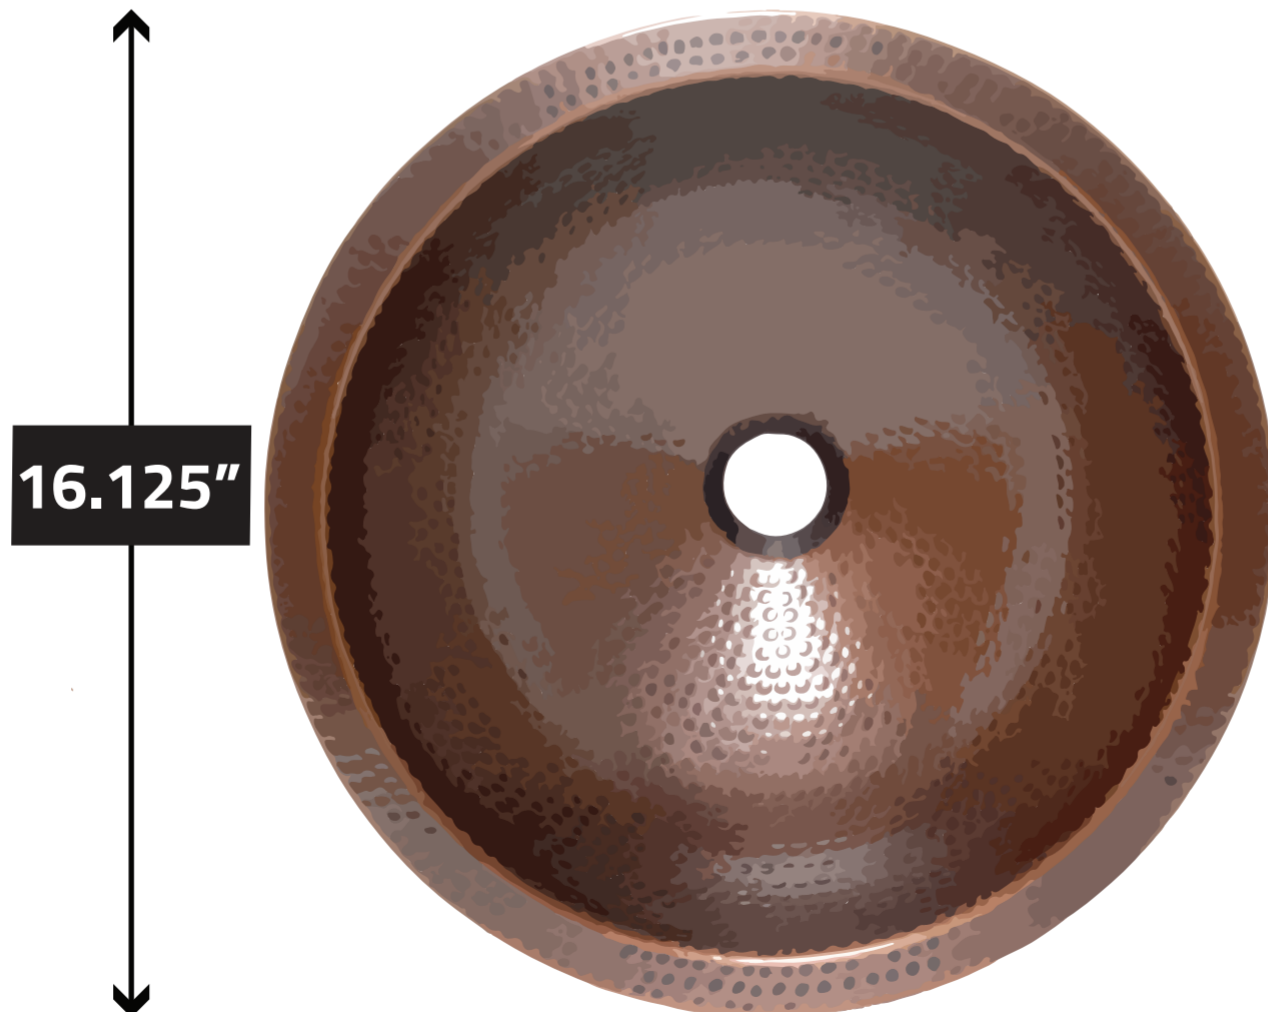

LS-AZ342

VESSEL BATHROOM SINK

NOTE:
Every unit in this series is handmade by a skilled artisan. As a result, color, texture and size will vary slightly with each unit. The measurements displayed should be taken as an approximation of the finished product.